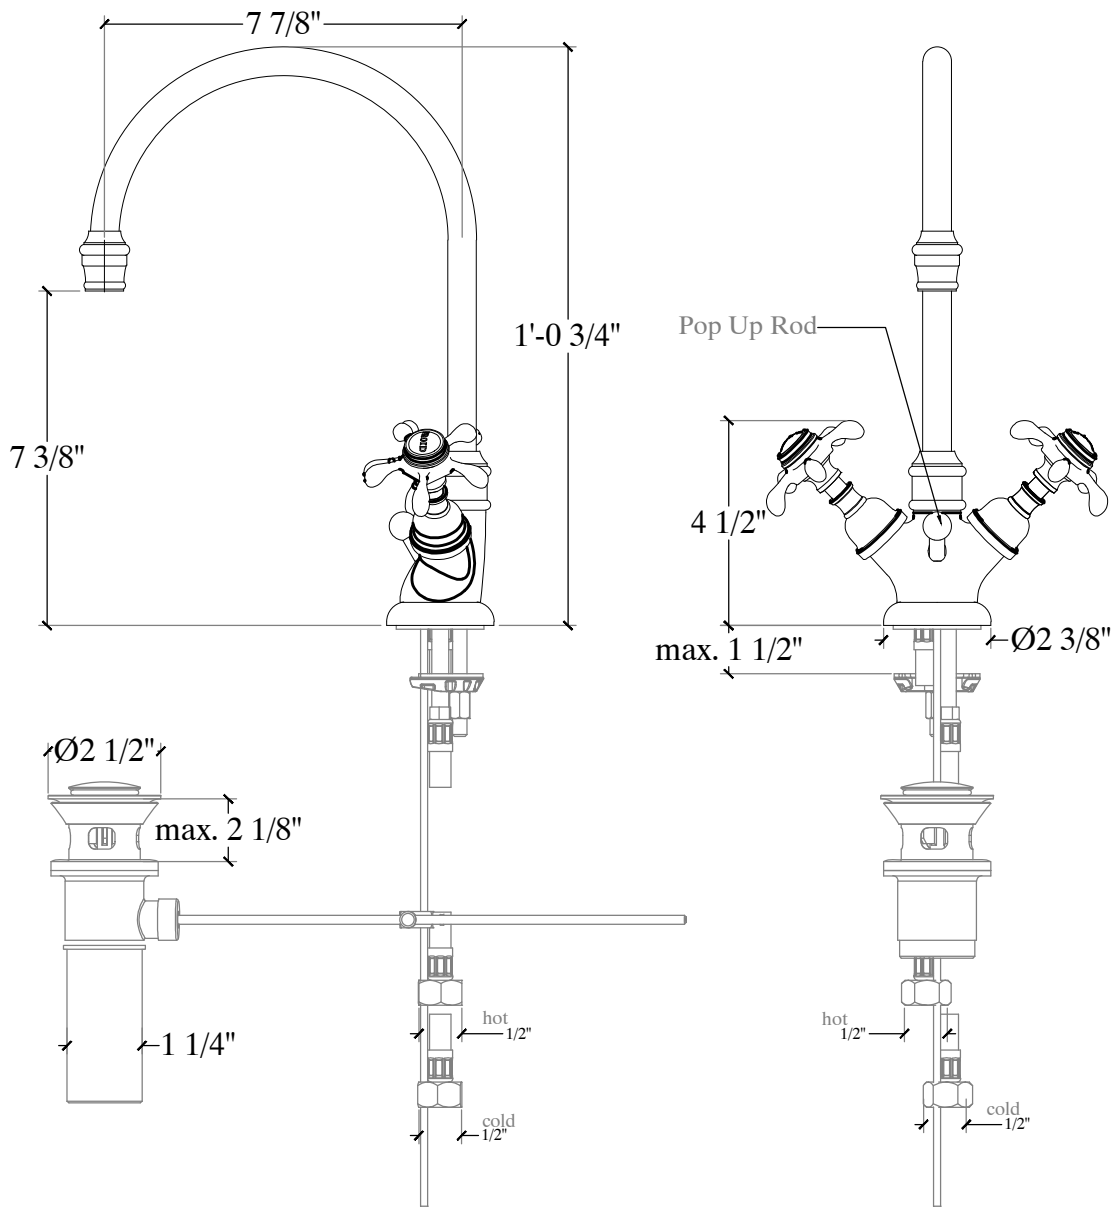

# ELEGANCE

Deck Mounted Single Hole Water Mixer; Swiveling Arm  
Melangeur Monotrou, Bec Mobile  
Style # 6006175