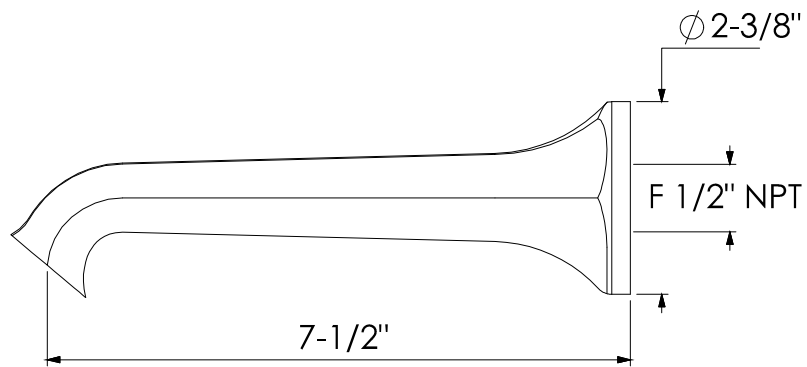

# REGALIA HEXAGONAL

Wall Mounted Spout  
Bec lavabo mural seul  
Réf : 8599102

WWW.COMPASSTONE.COM

COPYRIGHT © COMPAS 2010