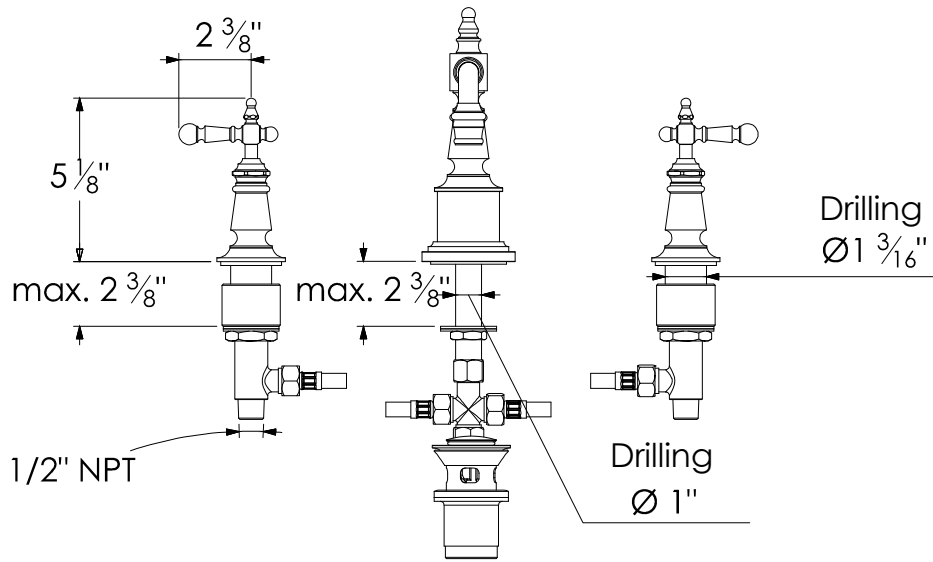

JAMES

Deck Mount James Lavatory Set
Style # 8101160

Copyright © Compas 2010 www.compasstone.com

COMPAS[®]