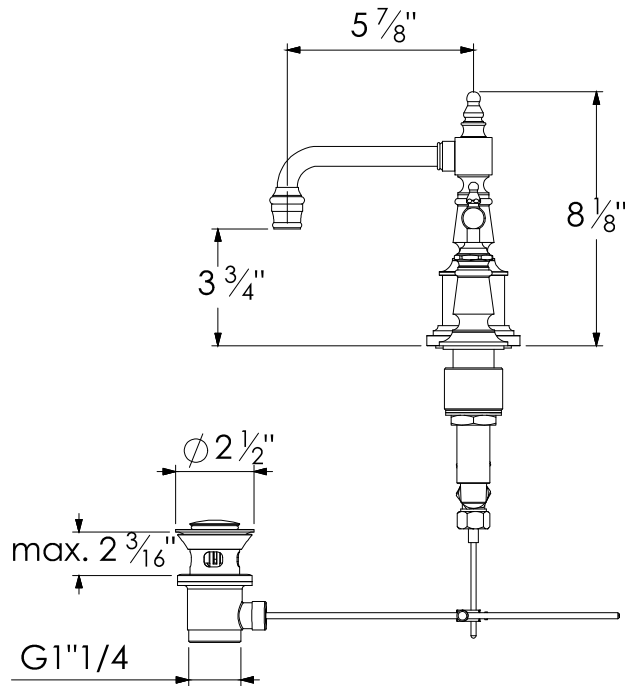

JAMES

Deck Mount James Lavatory Set
Style # 8101160

Copyright © Compas 2010 www.compasstone.com

COMPAS[®]