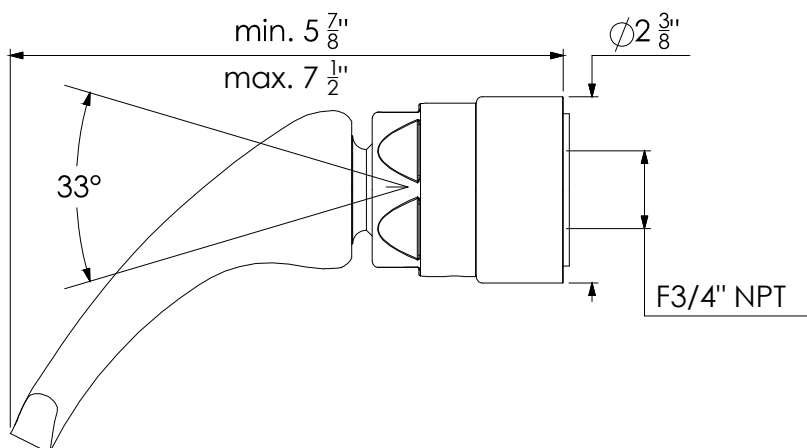

SPORT SHOWER HEAD

Sports Shower Head
Pomme de Douche Sportive
Ref# 2106345

Copyright © Compass 2010 www.compassstone.com

COMPAS