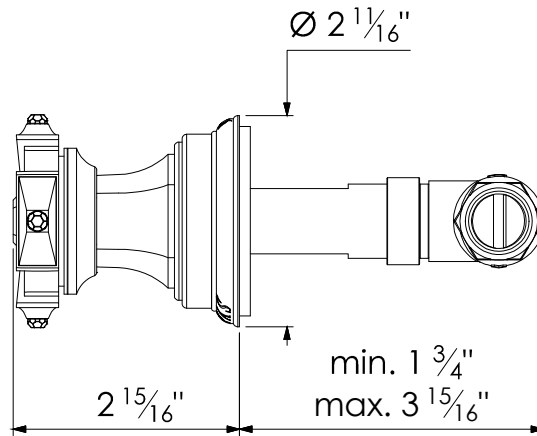

925

Wall Mounted Handle 1/2" NPT
Ref # 12506730

Copyright © Compass 2010 www.compassstone.com

COMPAS