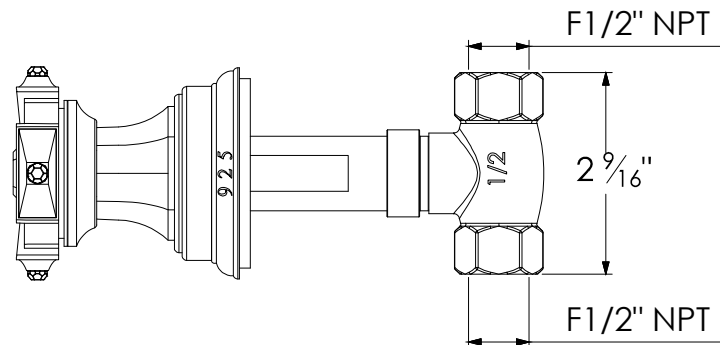

925

Wall Mounted Handle 1/2" NPT
Ref # 12506730

Copyright © Compass 2010 www.compassstone.com

COMPAS