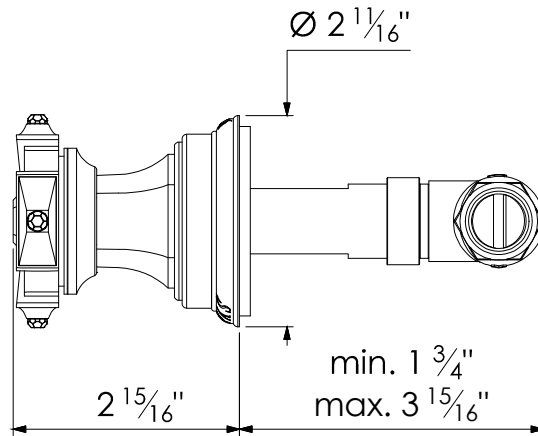

925

Wall Mounted Handle 1/2" NPT
Ref # 12506730

Copyright © Compass 2010 www.compassstone.com

COMPAS