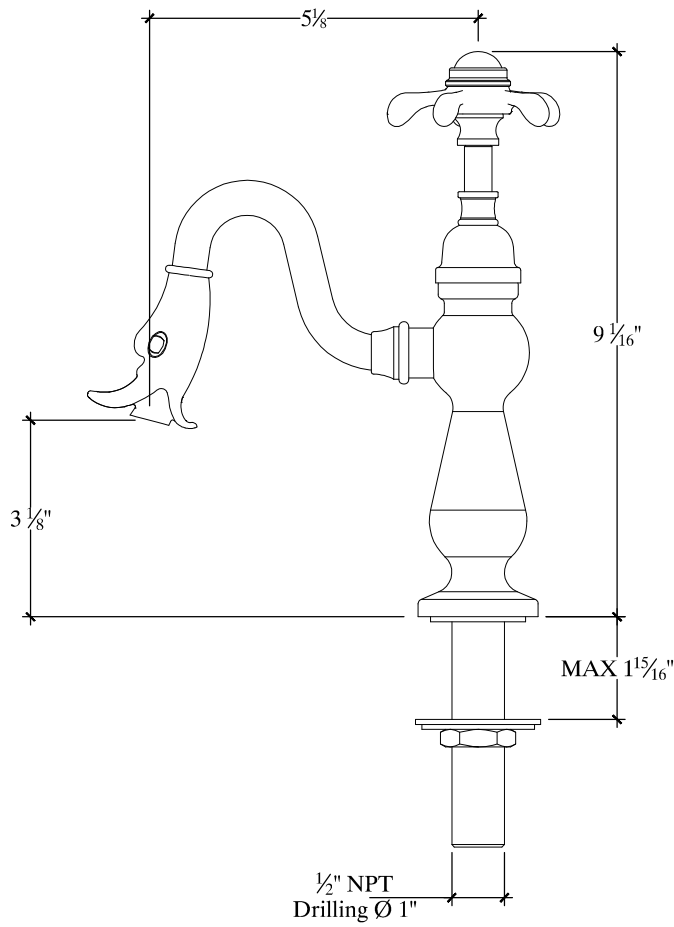

ROBINET

Deck Mounted Mechanical Spout $\frac{1}{2}$ " NPT
Ref # 00801108

Copyright © Compass 2010 www.compassstone.com

COMPAS[®]