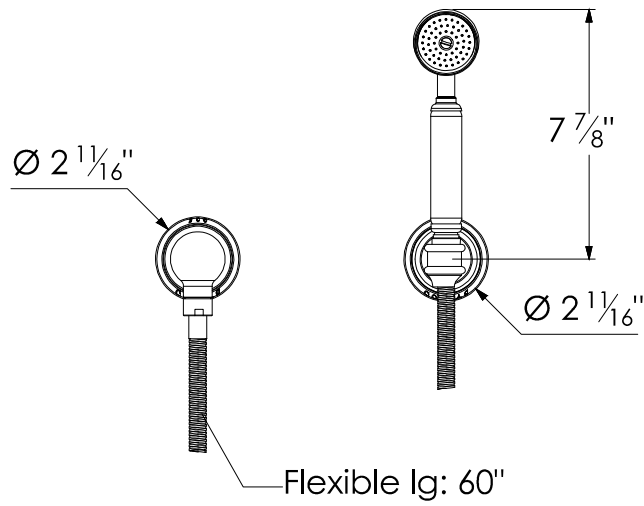

925

Wall Mounted Hand Held Shower Ensemble on Hock 1/2" NPT
Ref # 12506333

Copyright © Compass 2010 www.compassstone.com

COMPAS