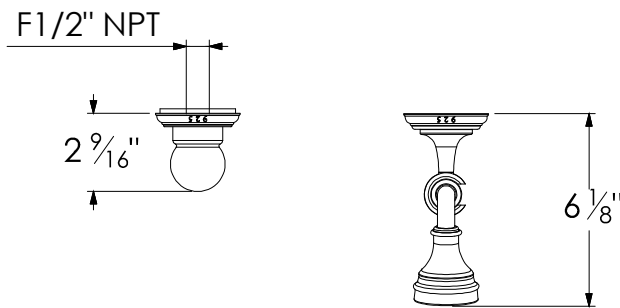

925

Wall Mounted Hand Held Shower Ensemble on Hock 1/2" NPT
Ref # 12506333

Copyright © Compass 2010 www.compassstone.com

COMPAS