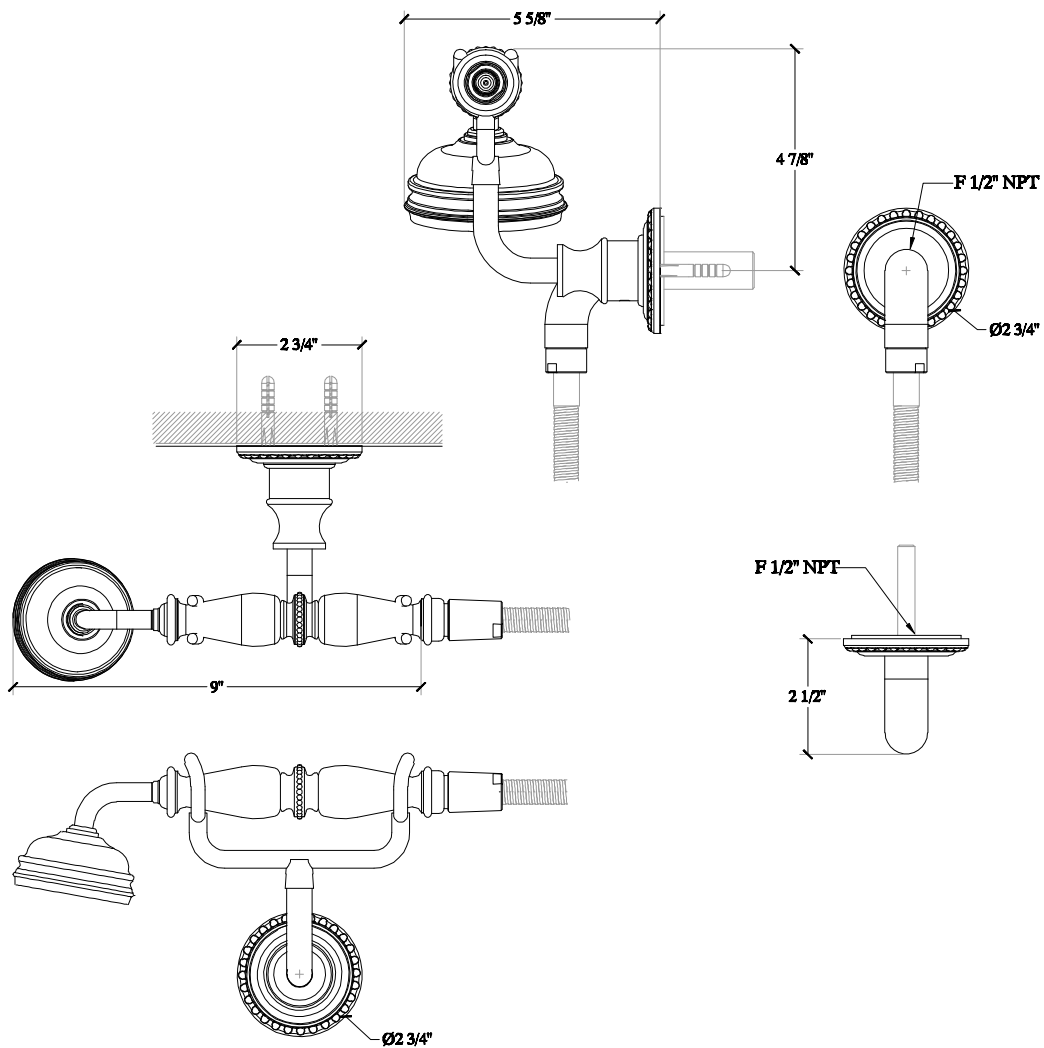

SEGOVIA

Hand Shower and Cradle Ensemble
Ensemble Douchette sur Crochet
Style # 8406333

Copyright © Compas 2010 www.compassone.com

COMPAS