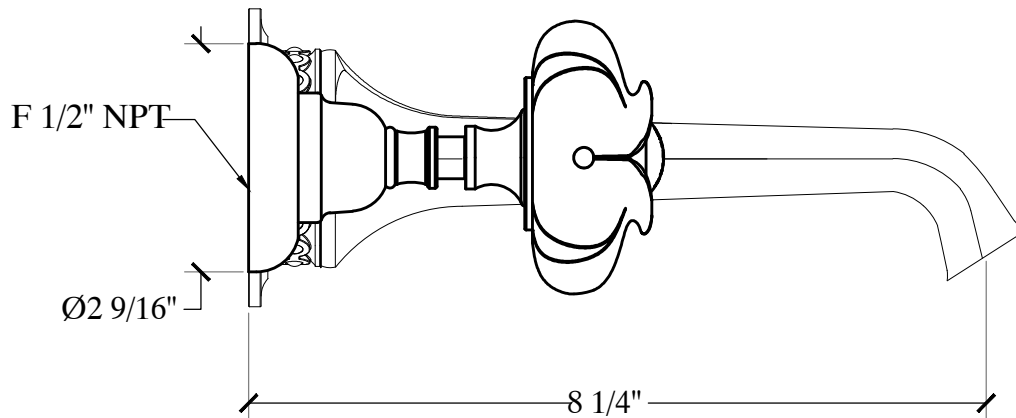

TUDOR SPOUT
LOTUS HANDLE

Wall Mounted Spout - Regalia with Lotus Handles
Style #: 08906102 + 01406730

Copyright © Compas 2010 www.compassstone.com

COMPAS