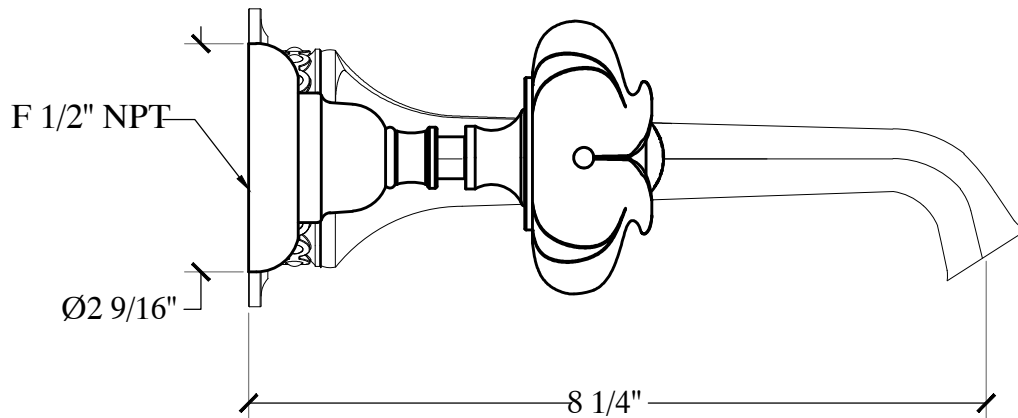

TUDOR SPOUT
LOTUS HANDLE

Wall Mounted Spout -Regalia- with Lotus Handles
Style #

Copyright © Compas 2010 www.compassstone.com

COMPAS