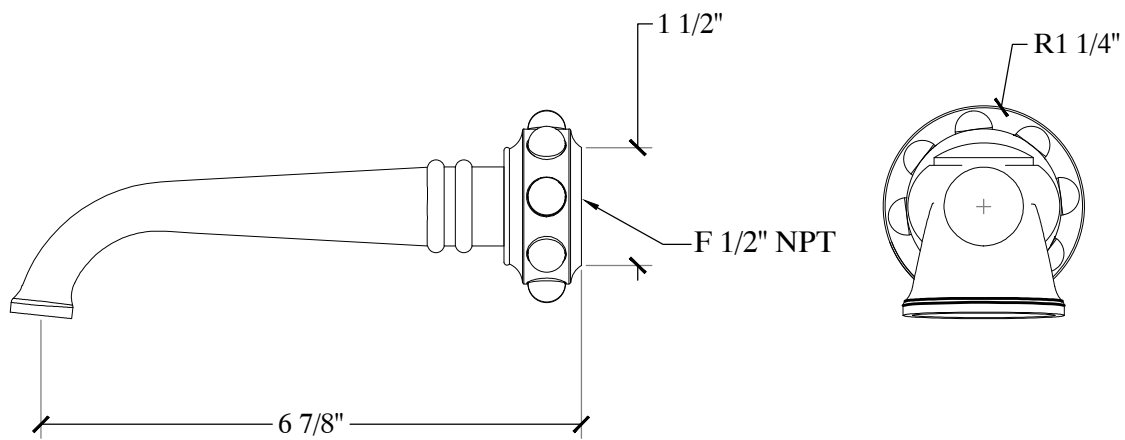

XL - PEARL

Wall Mounted "Della Pearl"
Bec de Lavabo Mural "Della-Pearl"
Style #: 6206100-XLPE

Copyright © Compas 2010 www.compassone.com

COMPAS