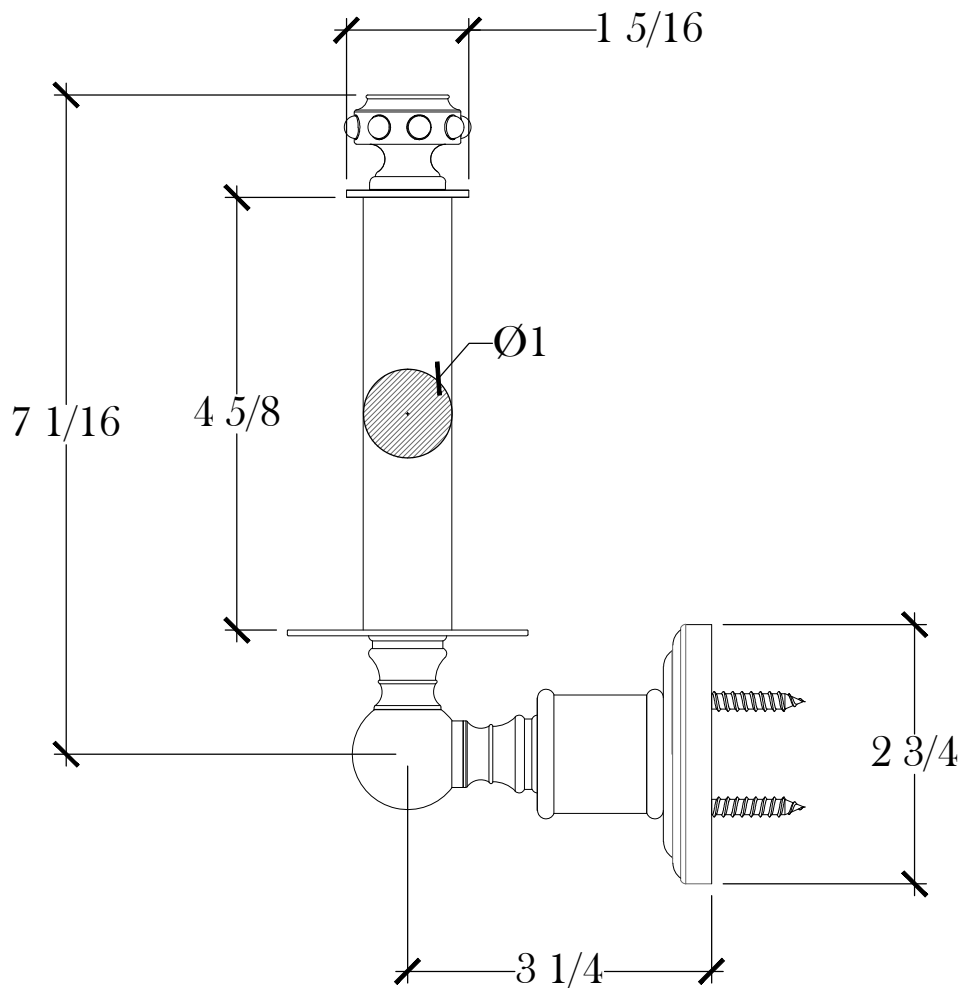

XL - PEARL

Horizontal Toilet Paper Holder
Porte Papier Simple
Style # 06202570

Copyright © Compas 2010 www.compasstone.com

COMPAS