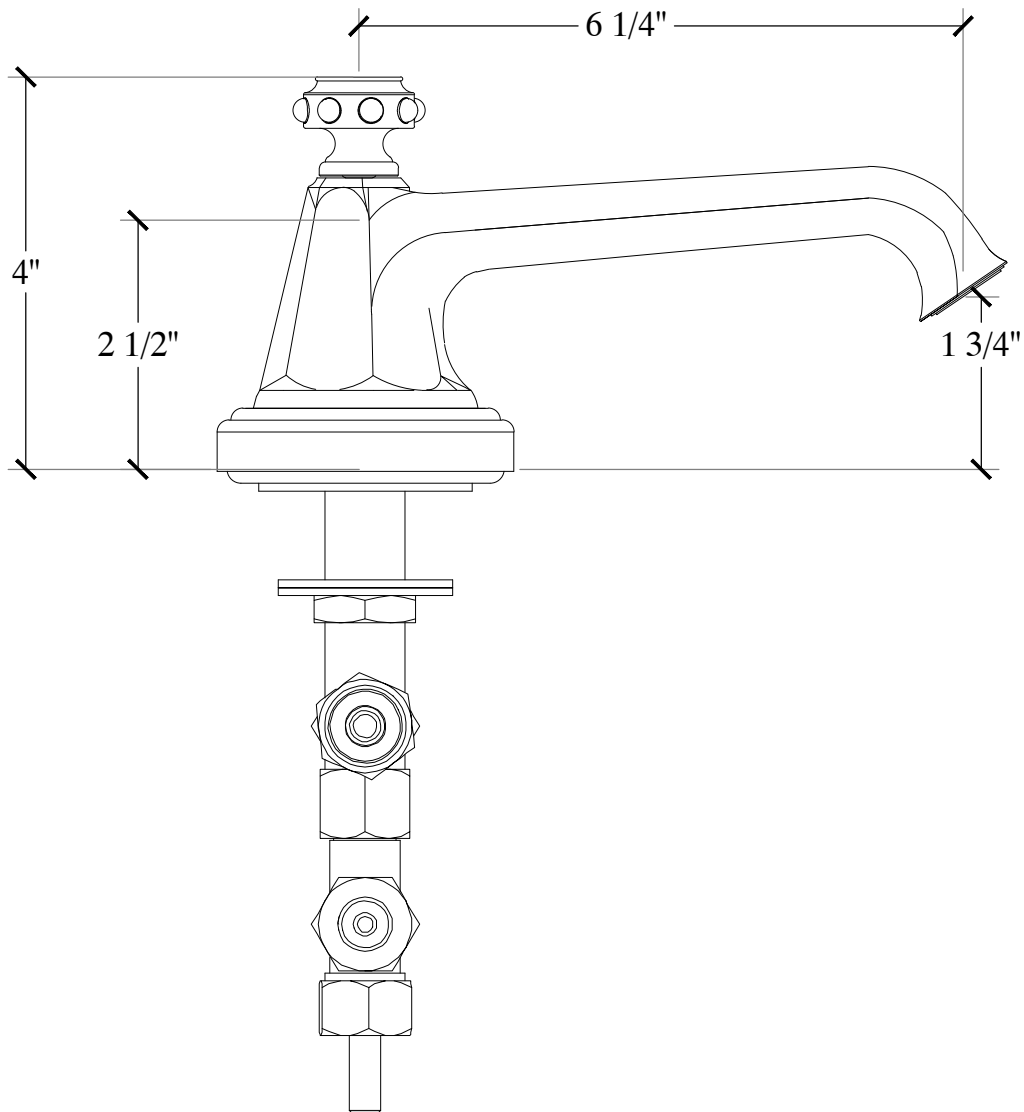

# XL - PEARL

Deck Mounted Spout for Vanity - Regalia

With pop-up and drain included: Style # 06206109

Without pop-up and drain: Style # 06206123

Copyright © Compass 2010 [www.compassstone.com](http://www.compassstone.com)