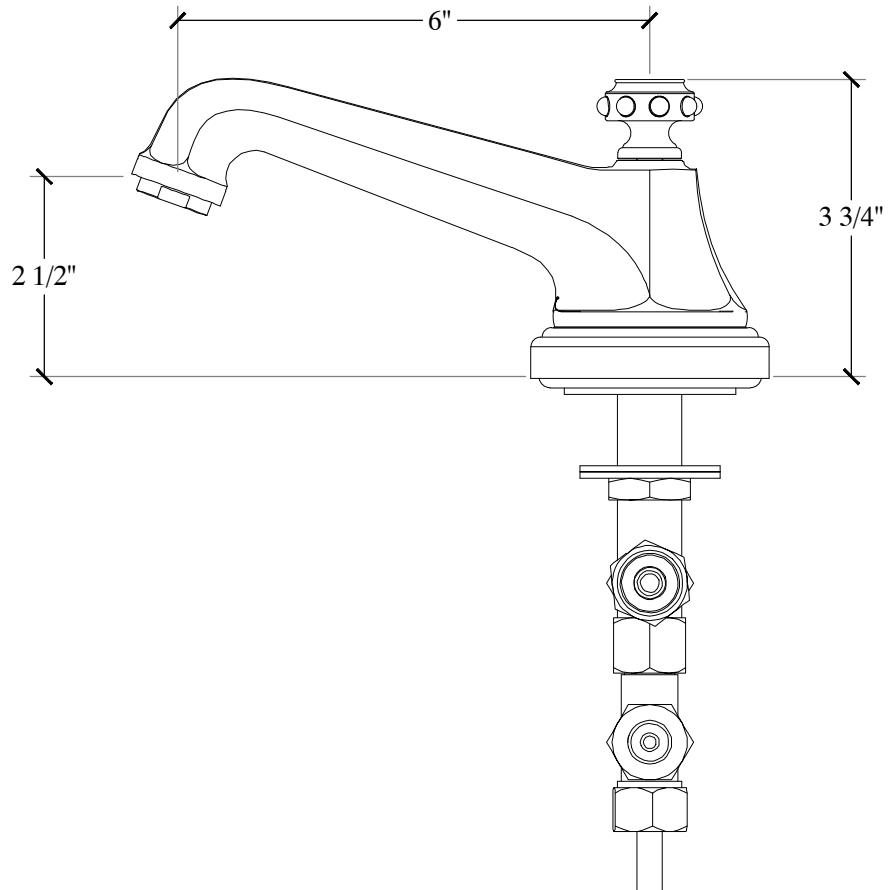

# XL - PEARL

Deck Mounted Spout for Vanity - Constance

With pop-up and drain included: Style # 06206109-SP

Without pop-up and drain: Style # 06206123-SP

Copyright © Compas 2010 [www.compasstone.com](http://www.compasstone.com)