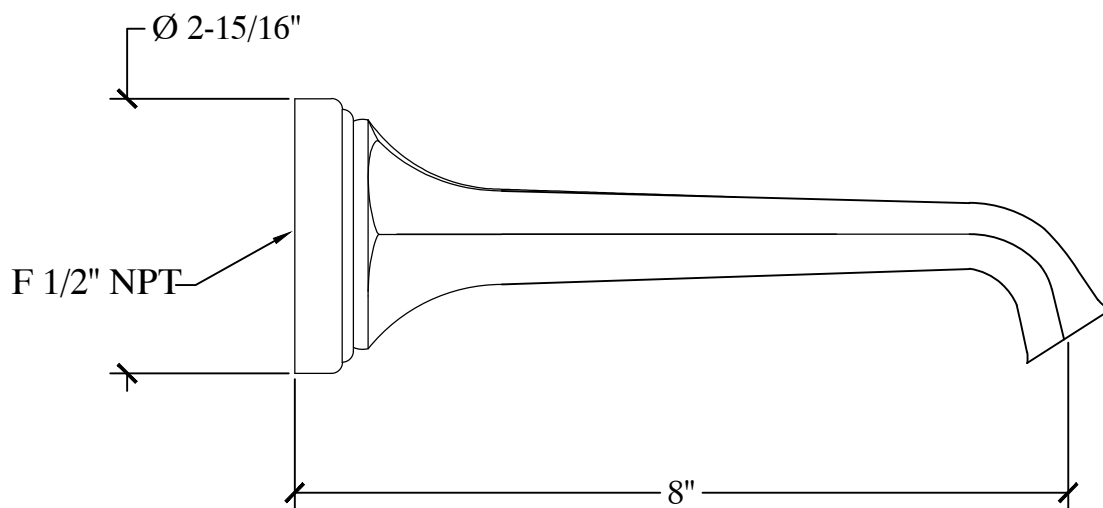

XL - PEARL

Wall Mounted Spout with - Regalia-
Bec de Lavabo Mural -Regalia-
Style # 6206102

Copyright © Compas 2010 www.compassstone.com

COMPAS