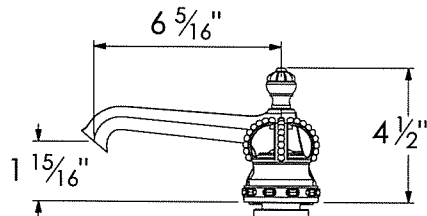

MARGOT

Margot Regalia Vanity Ensemble NPT 1/2" with Pop-Up.
Style # 12006160

Copyright © Compas 2010 www.compassstone.com

COMPAS