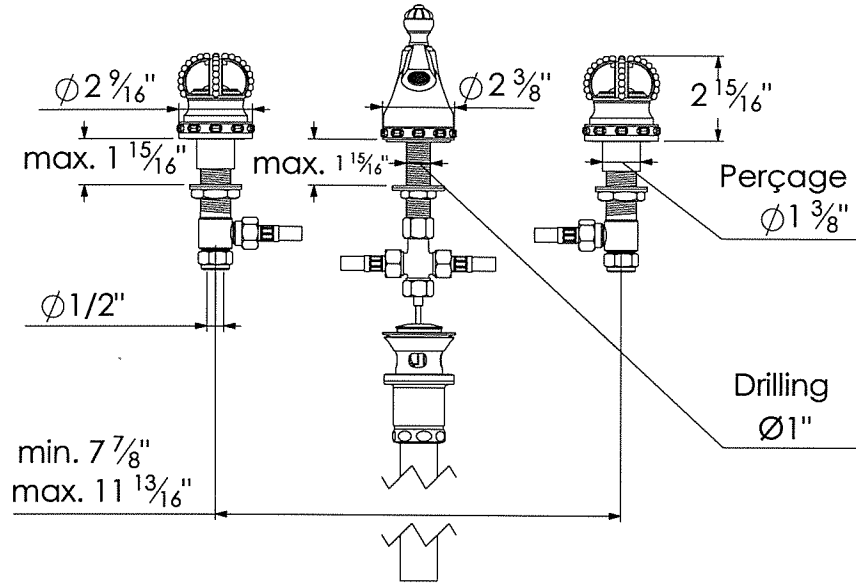

MARGOT

Margot Regalia Vanity Ensemble NPT 1/2" with Pop-Up.
Style # 12006160

Copyright © Compas 2010 www.compassstone.com

COMPAS