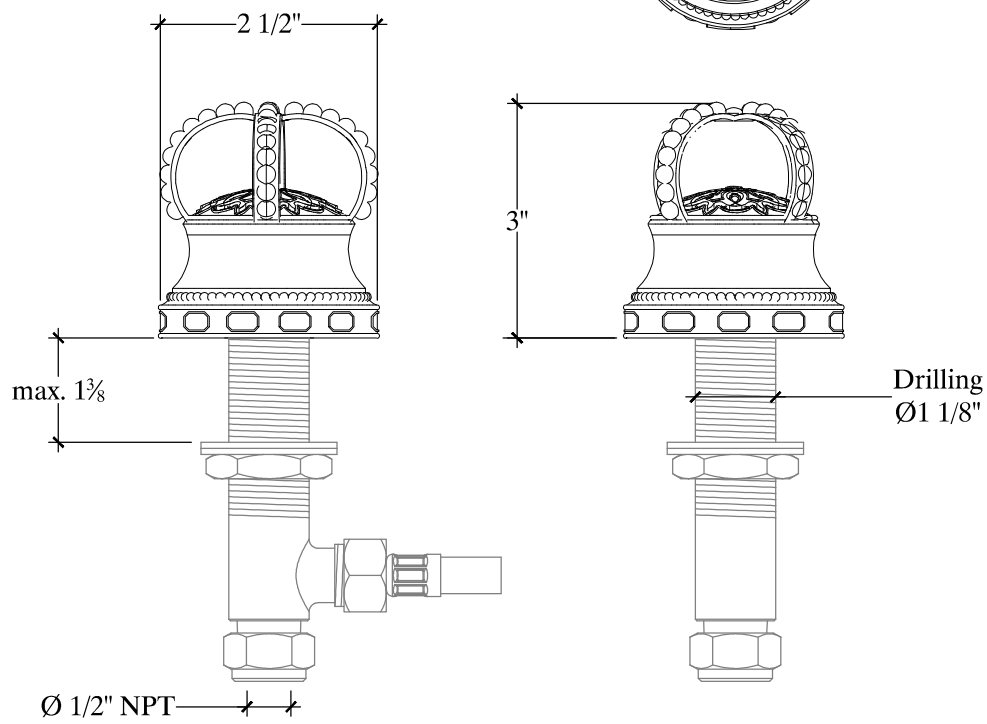

MARGOT

Deck Mounted $\frac{1}{2}$ " NPT for Vanity.

Ref #

Copyright © Compas 2010 www.compassstone.com

COMPAS[®]