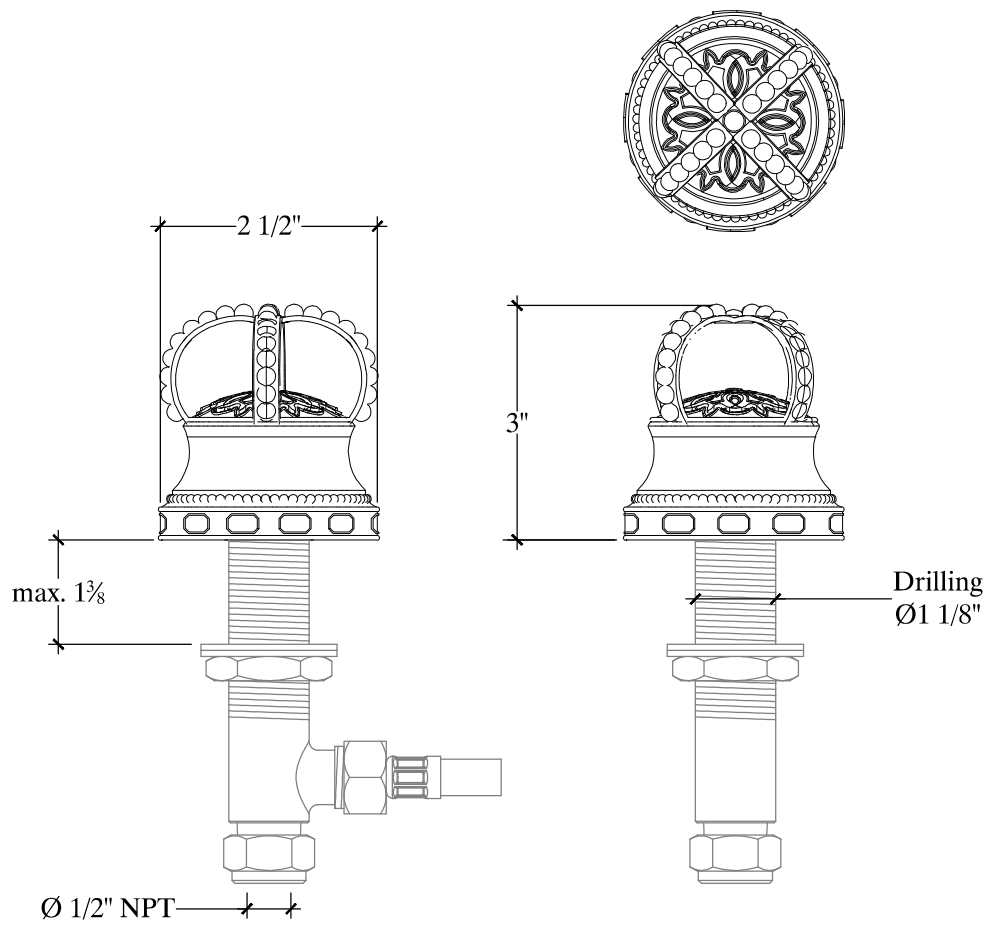

# MARGOT

Deck Mounted  $\frac{1}{2}$ " NPT for Vanity.

Ref # 12006720

Copyright © Compas 2010 www.compassstone.com