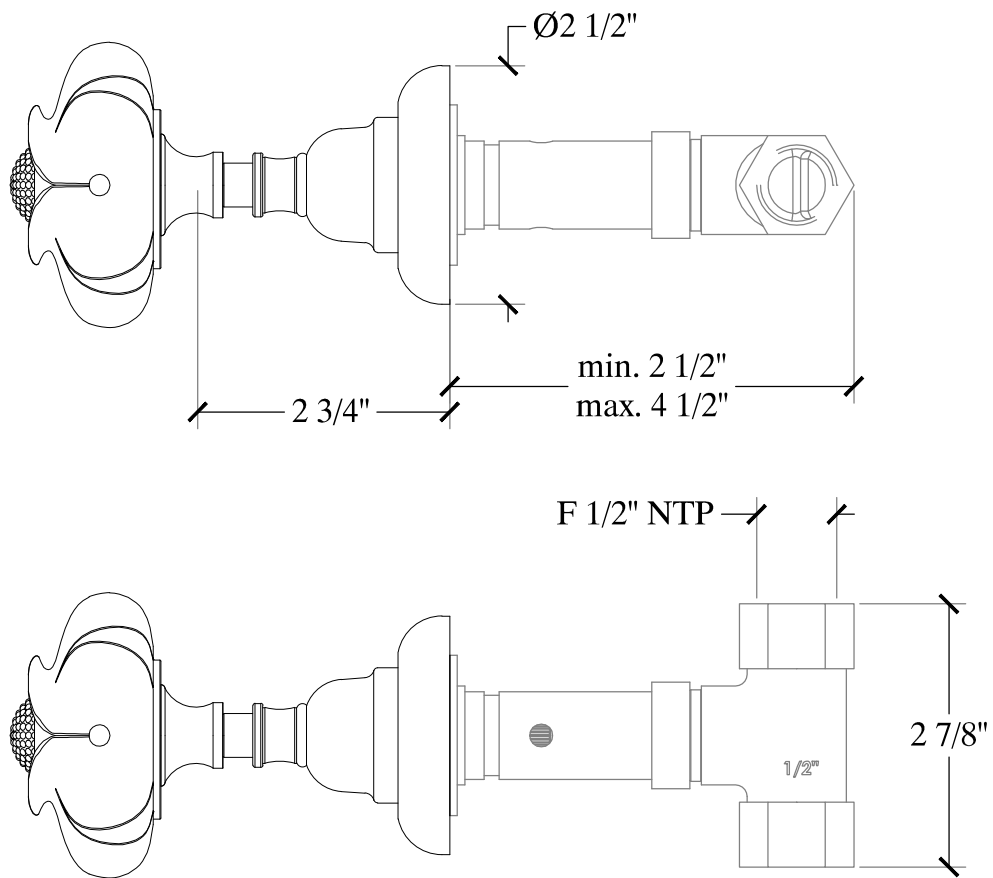

LOTUS

Wall Mounted $\frac{1}{2}$ " Stop valve for Shower or Tub

Ref #

Copyright © Compas 2010 www.compassstone.com

COMPAS