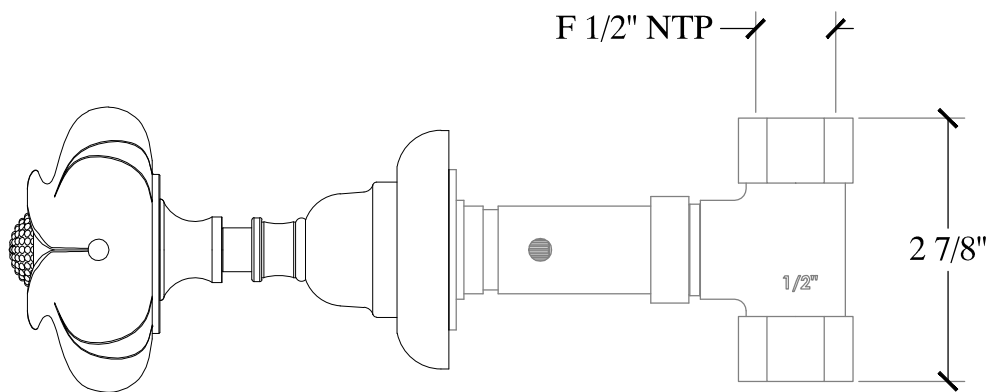

LOTUS

Wall Mounted 1/2" Stop Valve for Shower or Tub.
Ref # 01406730

Copyright © Compas 2010 www.compassstone.com

COMPAS