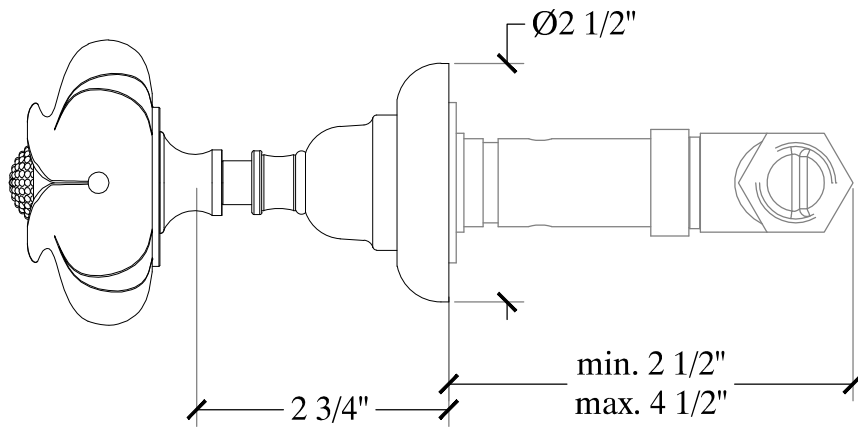

LOTUS

Wall Mounted 1/2" Stop Valve for Shower or Tub.
Ref # 01406730

Copyright © Compas 2010 www.compassstone.com

COMPAS