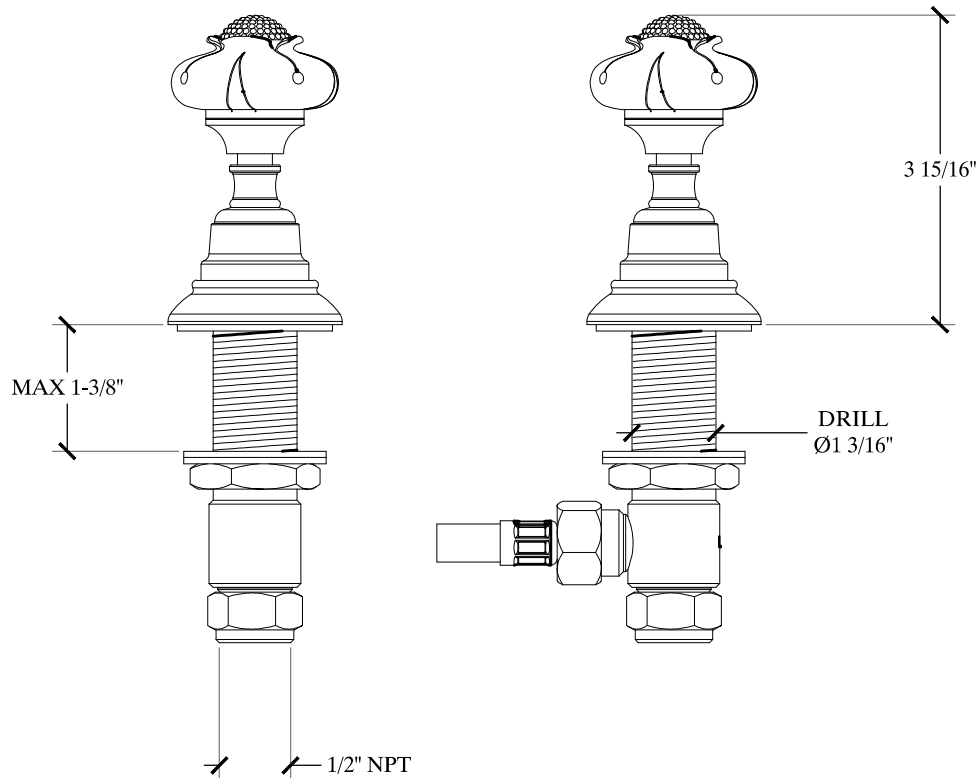

LOTUS

Deck Mounted 1/2" NPT Stop Valve for Vanity
Style #: 01406720

Copyright © Compas 2010 www.compassstone.com

COMPAS