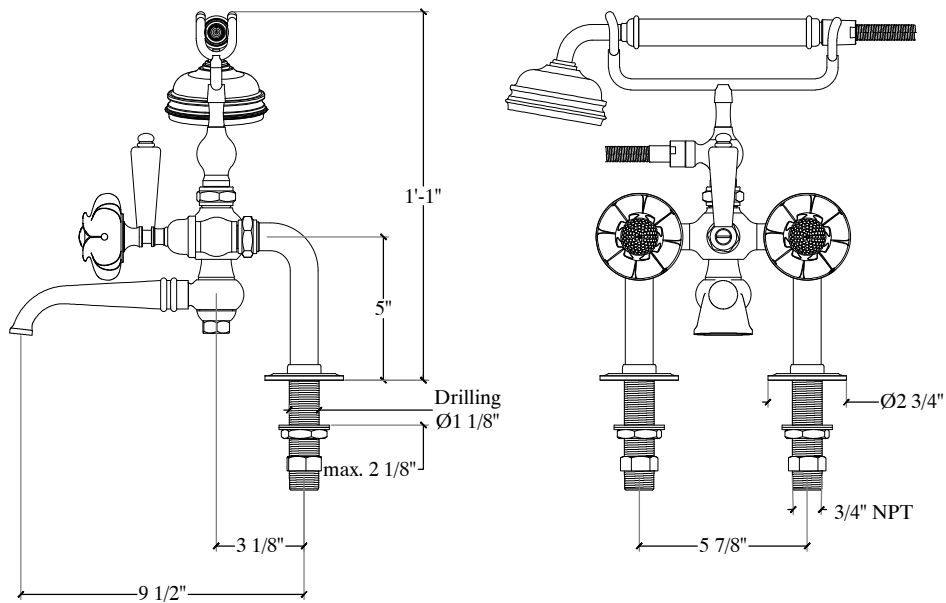

LOTUS

Deck Mounted Mixer with Telephone Shower Ensemble for Tub  
Style # 01406220-HSXLPE

Copyright © Compas 2010 www.compasstone.com

COMPAS