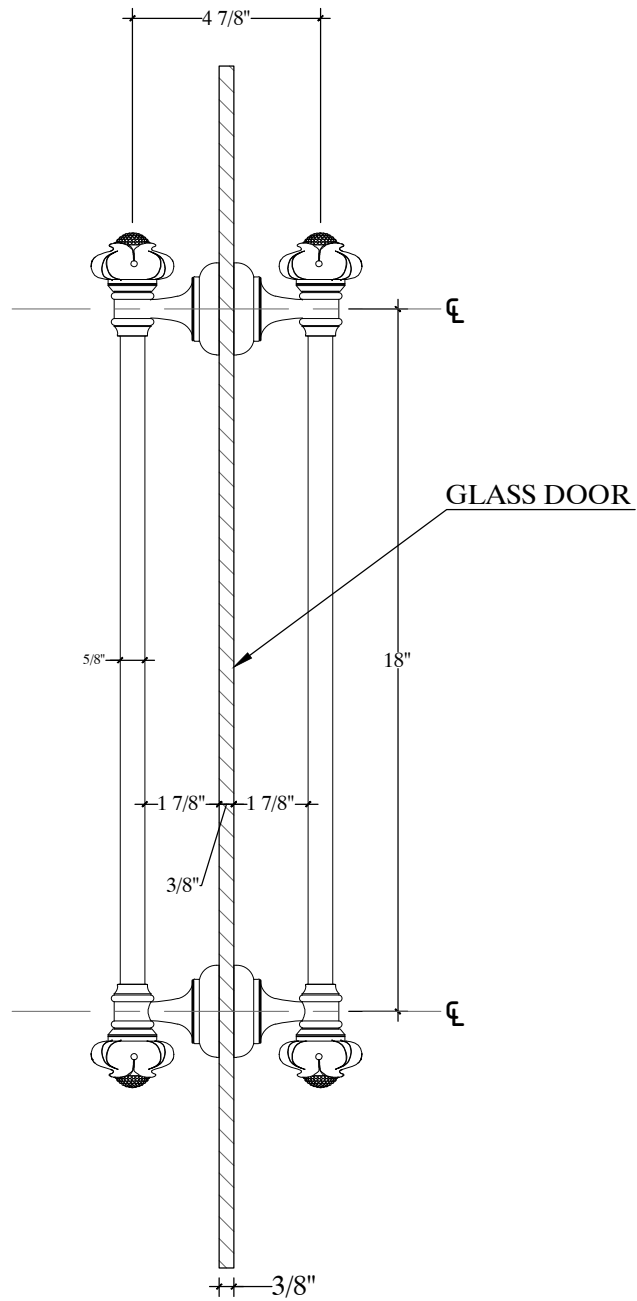

LOTUS

18" Horizontal Shower Bar
Style # 01402568-SP18

Copyright © Compas 2010 www.compassstone.com

COMPAS