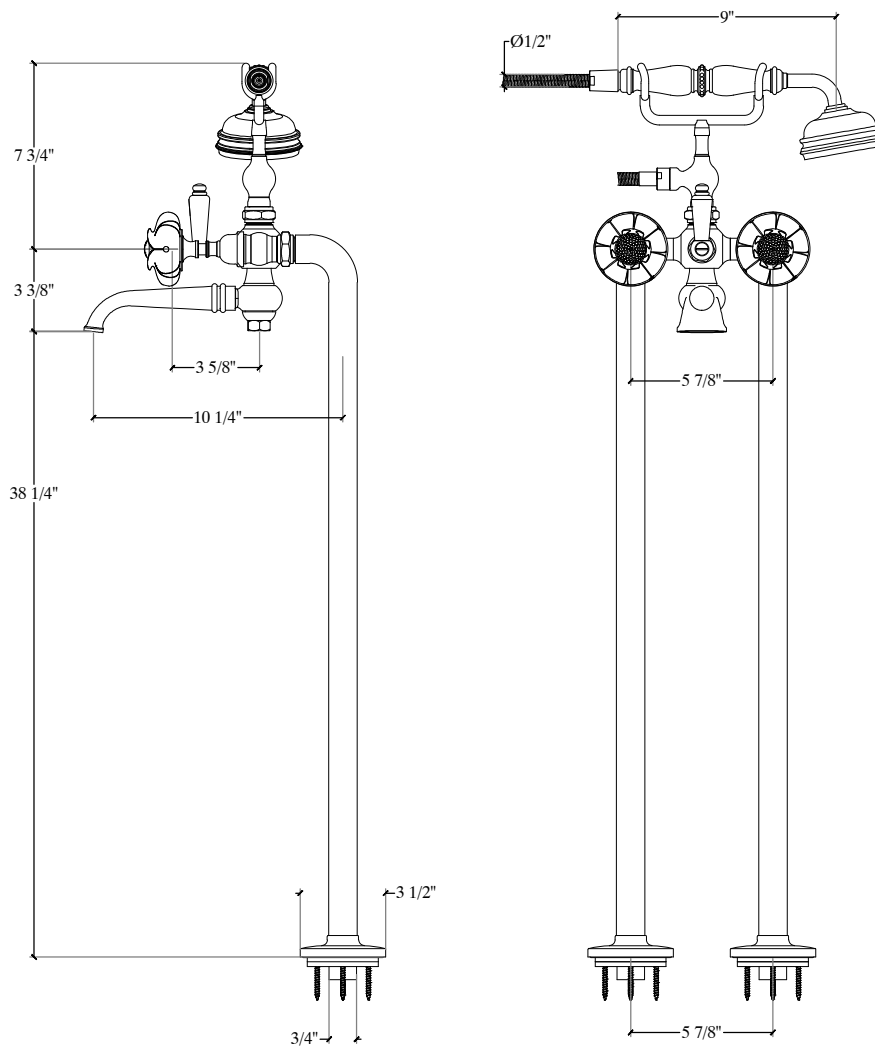

LOTUS

Floor Mounted Mixer and Hand Shower Ensemble for Tub
Style # 01406255-HSMIRA

Copyright © Compas 2010 www.compassstone.com

COMPAS