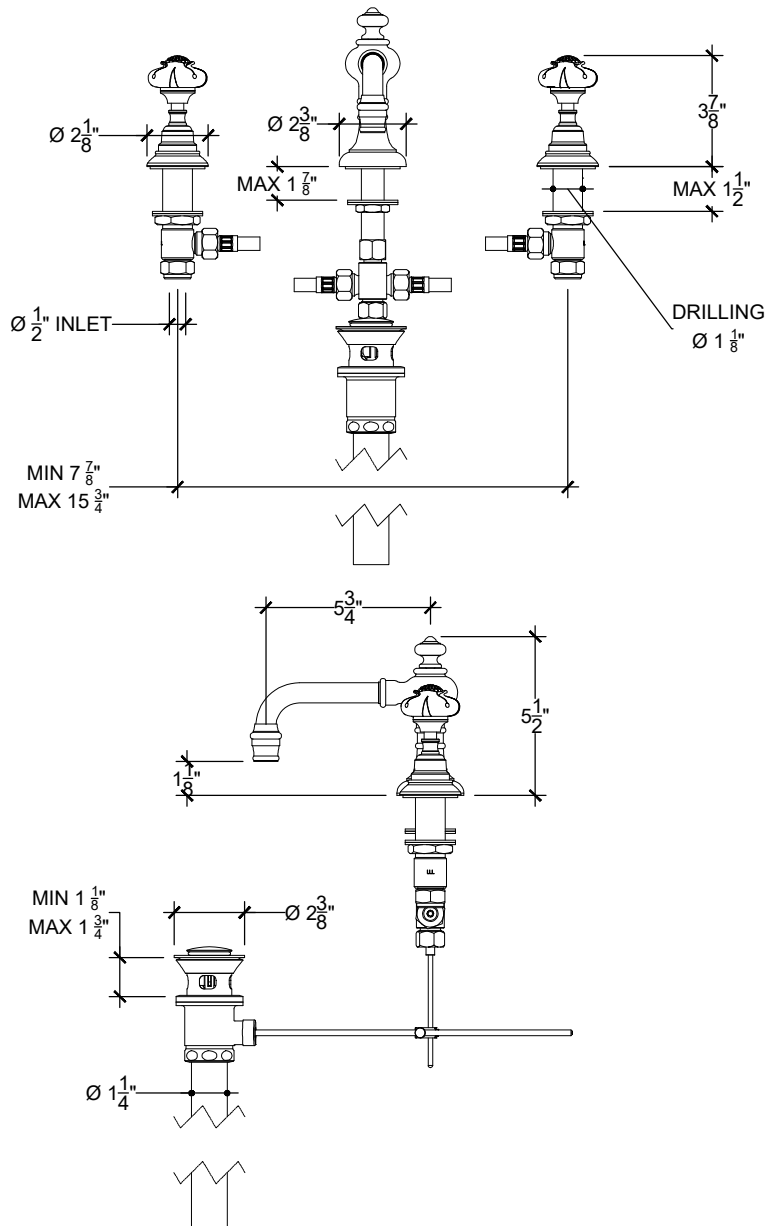

LOTUS

Deck mounted Elegance Spout with Lotus Handles and pop-up
With pop-up and drain. Style #: 01406160

Copyright Compass 2010 www.compassstone.com

COMPAS