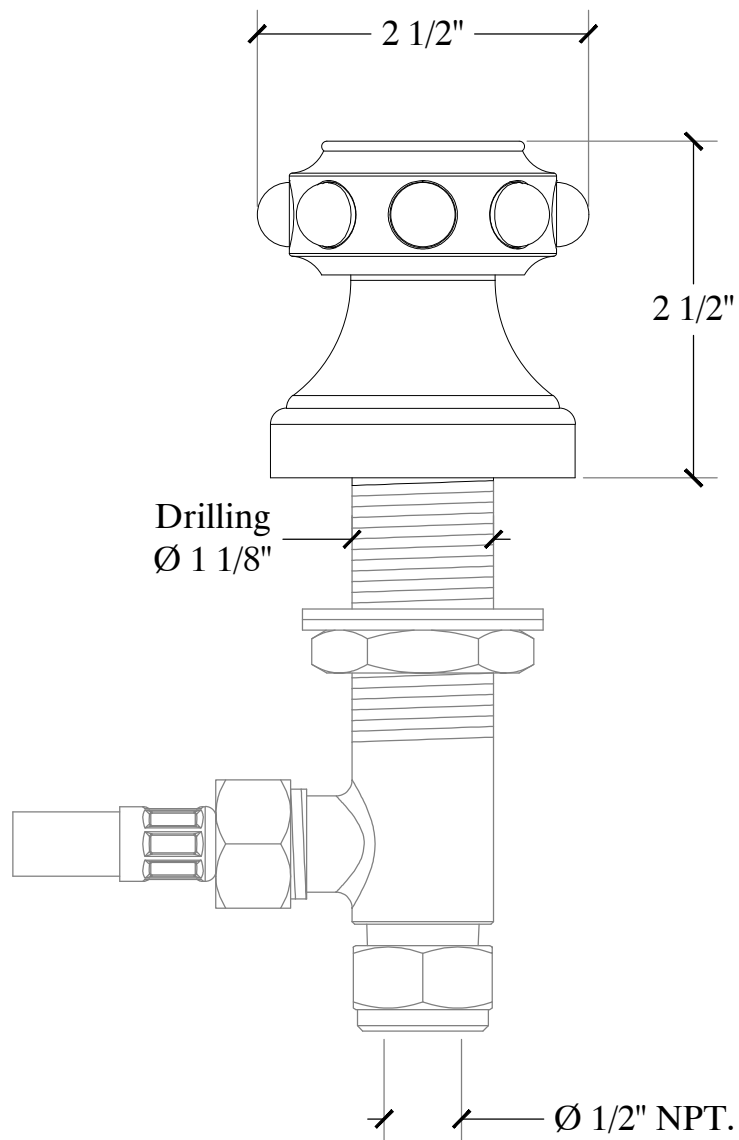

XL - PEARL

Deck Mounted XL - Pearl Handle

Style # 06206720

Copyright © Compas 2010 www.compassstone.com

COMPAS