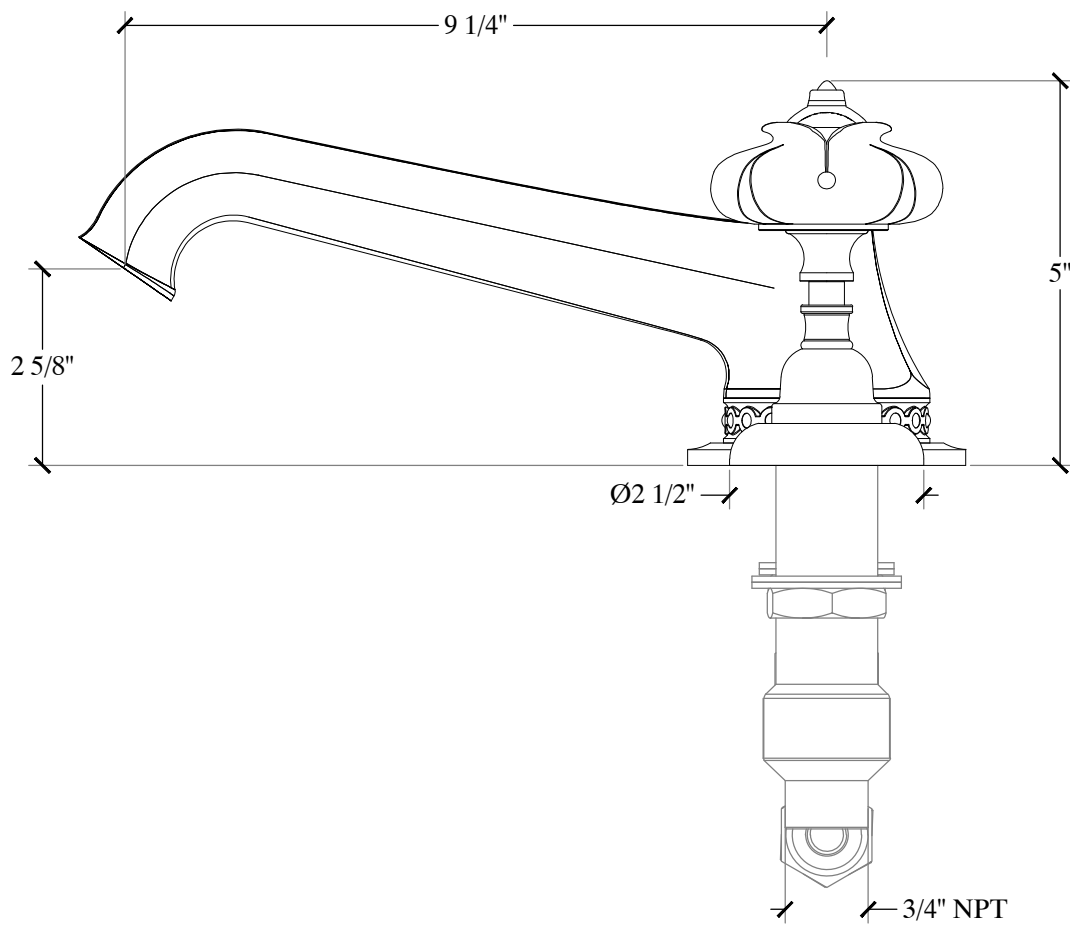

# LOTUS

Deck Mounted Spout and Handle Ensemble for Tub - Regalia  
Style # 08906260-LOTU

Copyright © Compas 2010 www.compassstone.com