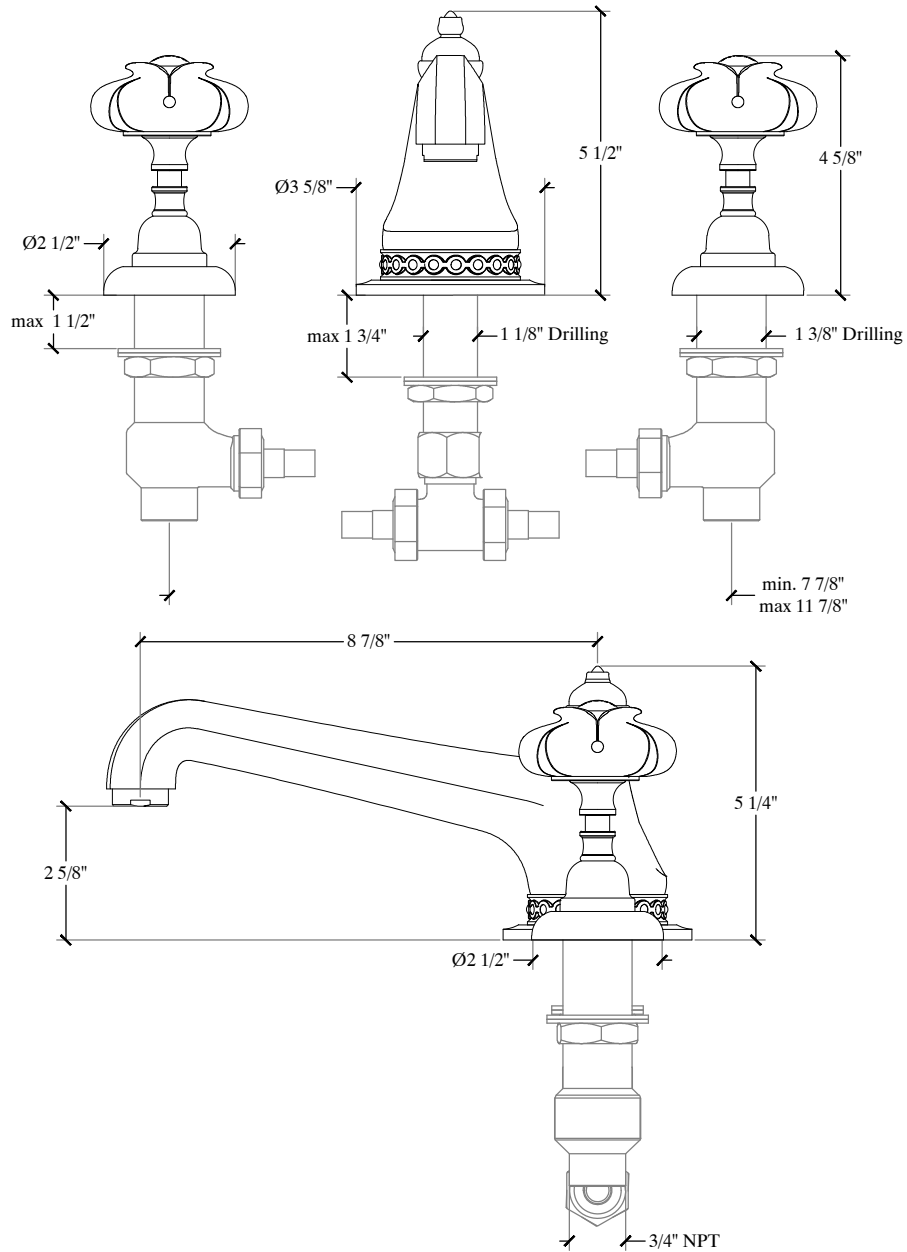

LOTUS

Deck Mounted Spout and Handle Ensemble for Tub - Constance
Style # 08906260-SPLOTU

Copyright © Compas 2010 www.compassstone.com

COMPAS