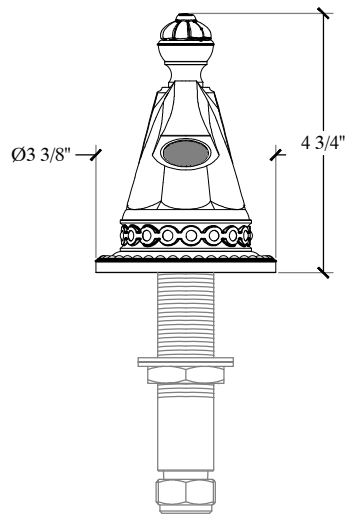

# SEGOVIA

Deck Mounted Regalia Spout  $\frac{1}{2}$ " NPT

With pop-up and drain included Style # 08406109

Without pop-up and drain Style # 08406123

Copyright © Compas 2010 [www.compasstone.com](http://www.compasstone.com)