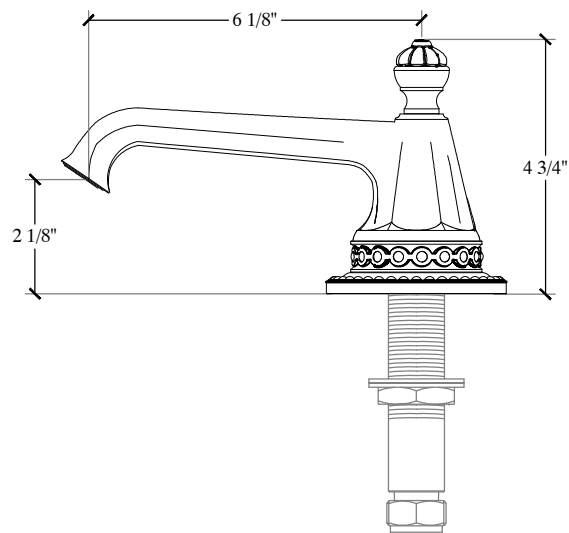

# SEGOVIA

Deck Mounted Regalia Spout  $\frac{1}{2}$ " NPT

With pop-up and drain included Style # 08406109

Without pop-up and drain Style # 08406123

Copyright © Compas 2010 [www.compasstone.com](http://www.compasstone.com)