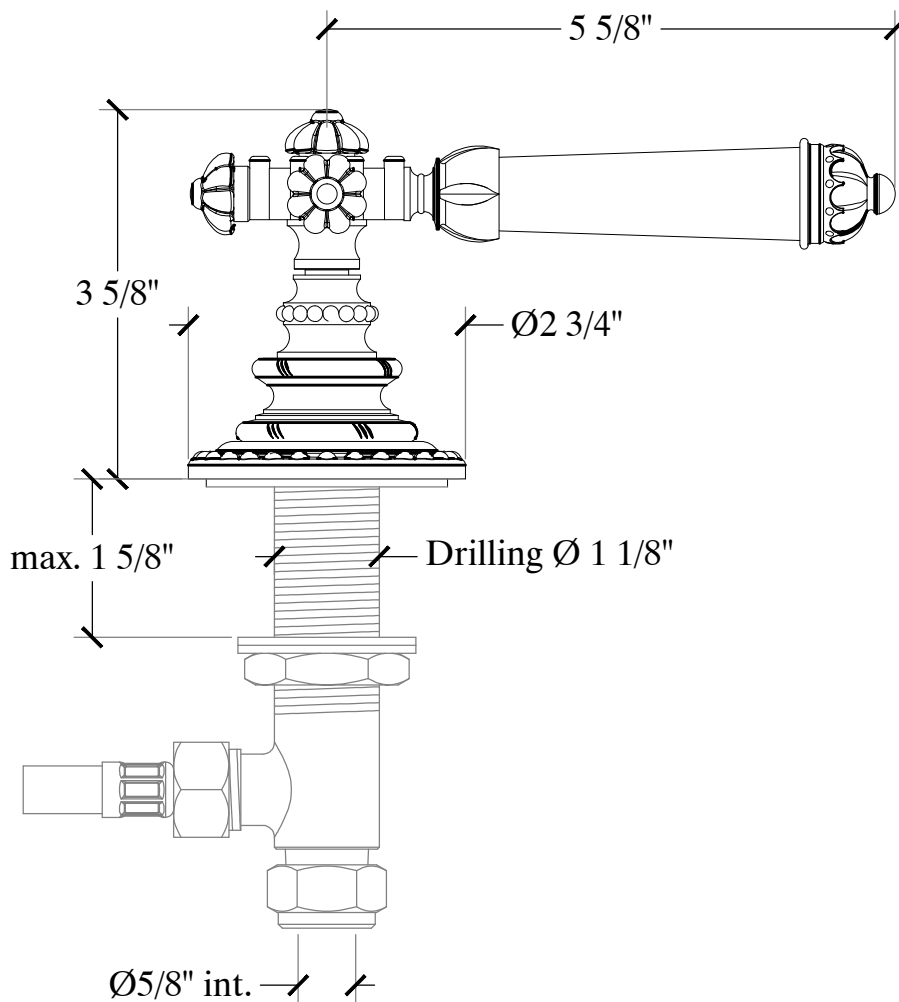

# SEGOVIA

Counter mount Segovia Handle  $\frac{1}{2}$ " NPT  
Deck mounted valve - Right side Style # 08406720  
Deck mounted valve - Left side Style # 08406721

Copyright © Compas 2010 [www.compasstone.com](http://www.compasstone.com)