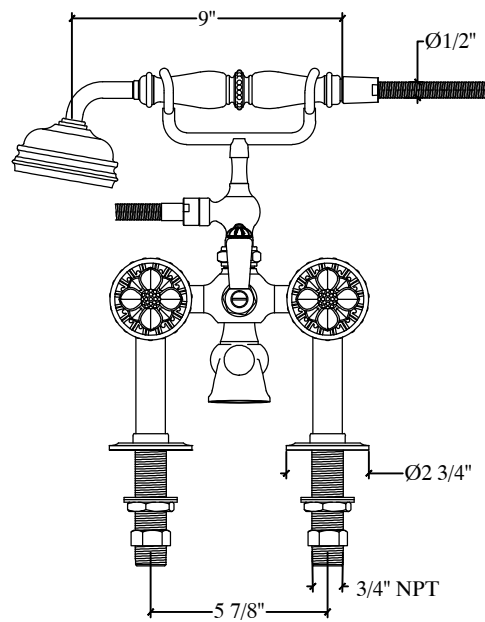

TUDOR

Deck Mounted Mixer with Telephone Shower Ensemble for Tub
Melangeur Bain Douchette sur Colonnettes
Style # 8906220

Copyright © Compas 2010 www.compassstone.com

COMPAS