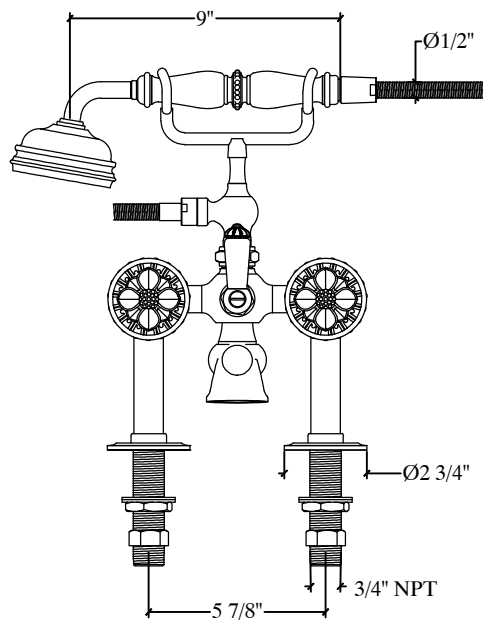

TUDOR

Deck Mounted Mixer with Telephone Shower Ensemble for Tub
Melangeur Bain Douchette sur Colonnettes
Style # 8906220

Copyright © Compas 2010 www.compassstone.com

COMPAS