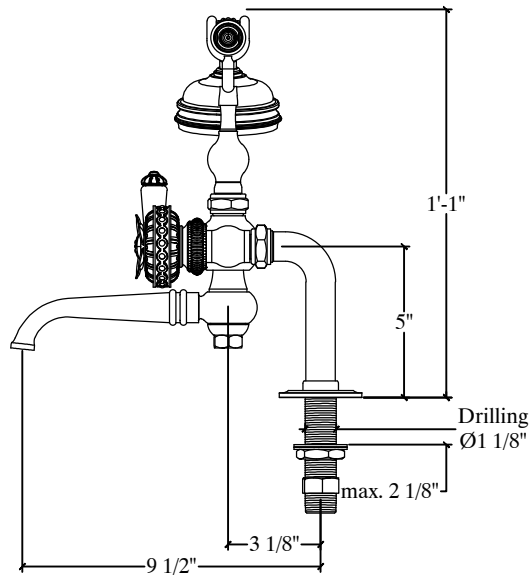

TUDOR

Deck Mounted Mixer with Telephone Shower Ensemble for Tub
Melangeur Bain Douchette sur Colonnettes
Style # 8906220

Copyright © Compas 2010 www.compassstone.com

COMPAS