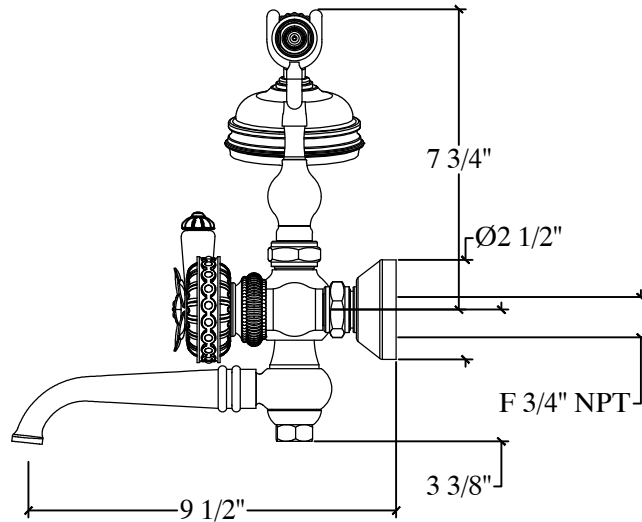

TUDOR

Wall Mounted Mixer with Telephone Shower Ensemble for Tub
Melangeur Bain/Douchette Mural
Style # 8906209

Copyright © Compas 2010 www.compassstone.com

COMPAS