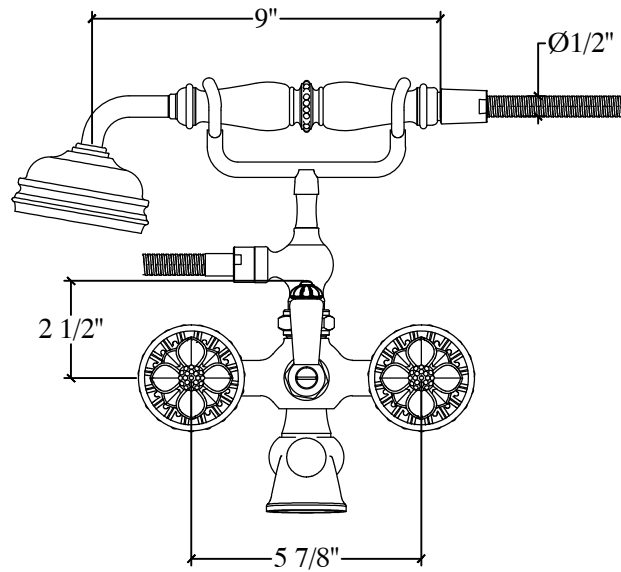

TUDOR

Wall Mounted Mixer with Telephone Shower Ensemble for Tub
Melangeur Bain/Douchette Mural
Style # 8906209

Copyright © Compas 2010 www.compassstone.com

COMPAS