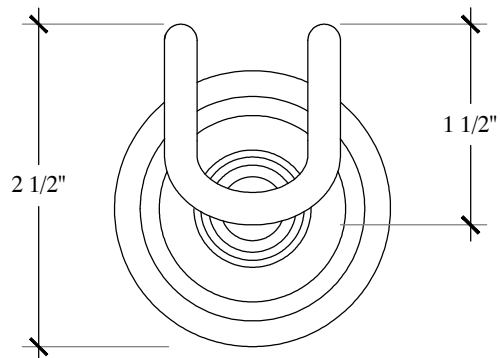

# XL - PEARL

Wall Mounted Bath Hook  
Porte Peignoir Double  
Style # 6202508

Copyright © Compas 2010 [www.compasstone.com](http://www.compasstone.com)