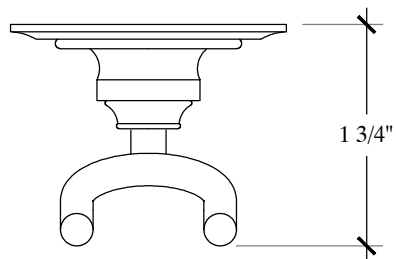

# XL - PEARL

Wall Mounted Bath Hook  
Porte Peignoir Double  
Style # 6202508

Copyright © Compas 2010 [www.compasstone.com](http://www.compasstone.com)