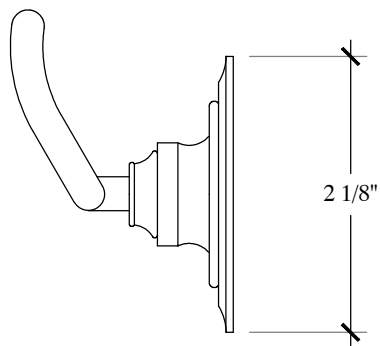

# XL - PEARL

Wall Mounted Bath Hook  
Porte Peignoir Double  
Style # 6202508

Copyright © Compas 2010 [www.compasstone.com](http://www.compasstone.com)