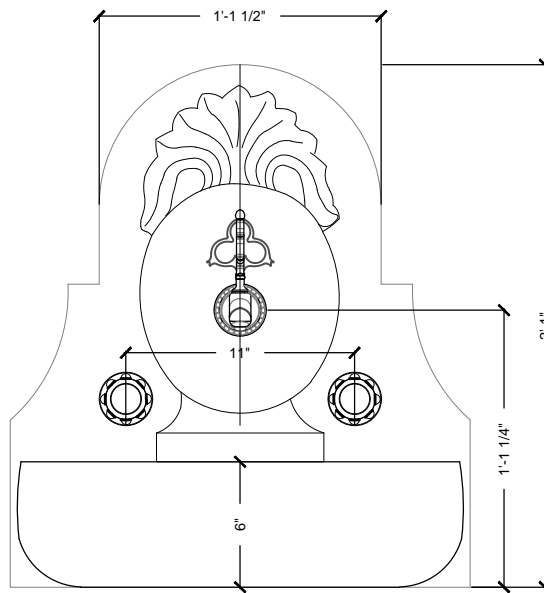

XL - PEARL

White marble sink with a Petit Mace Spout and XL-Pearl handles
Style #

Copyright © Compas 2010 www.compasstone.com

COMPAS