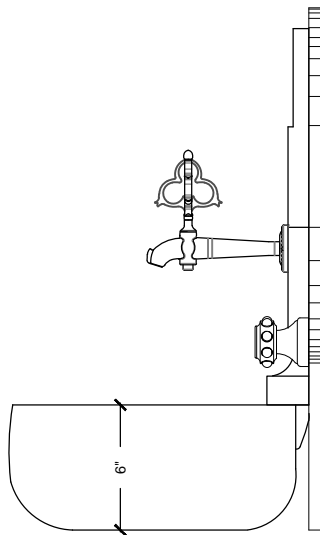

XL - PEARL

White marble sink with a Petit Mace Spout and XL-Pearl handles
Style #

Copyright © Compas 2010 www.compasstone.com

COMPAS