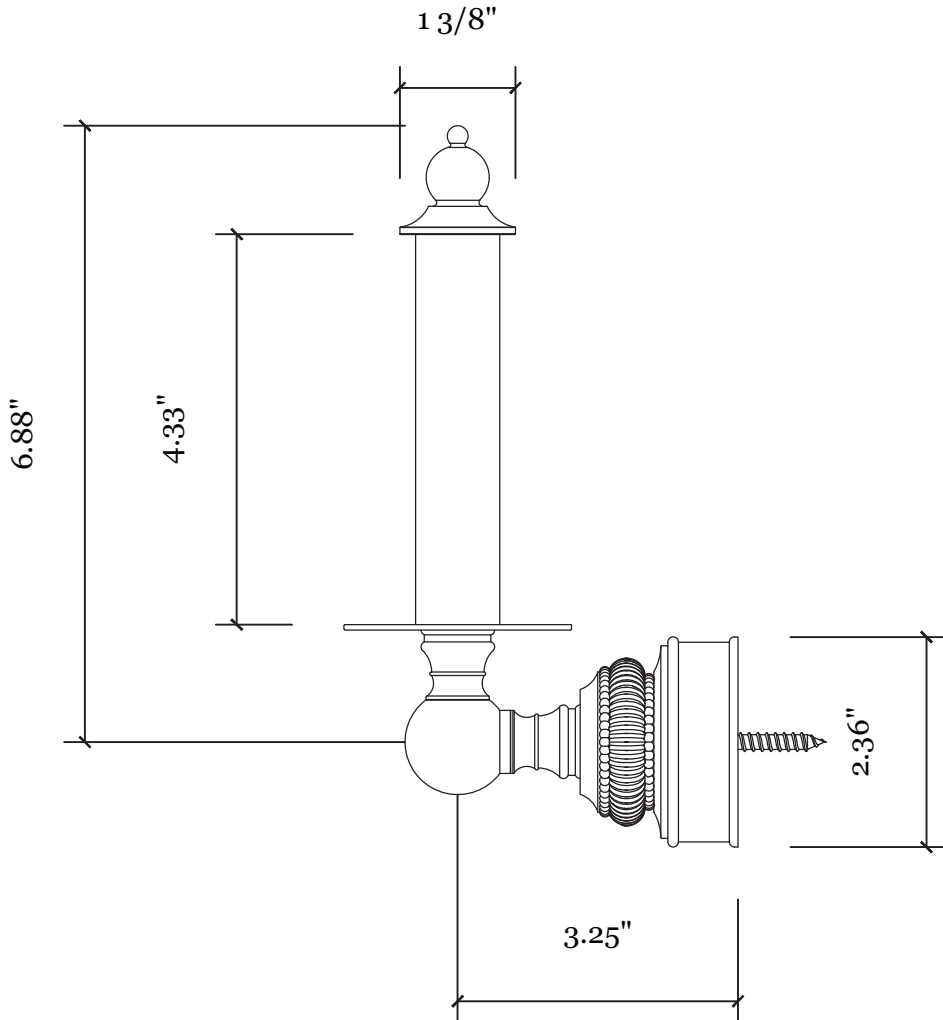

TUDOR

Horizontal Toilet Paper Holder
Porte Papier Simple
Style # 8902570

Copyright © Compas 2010 www.compassstone.com

COMPAS