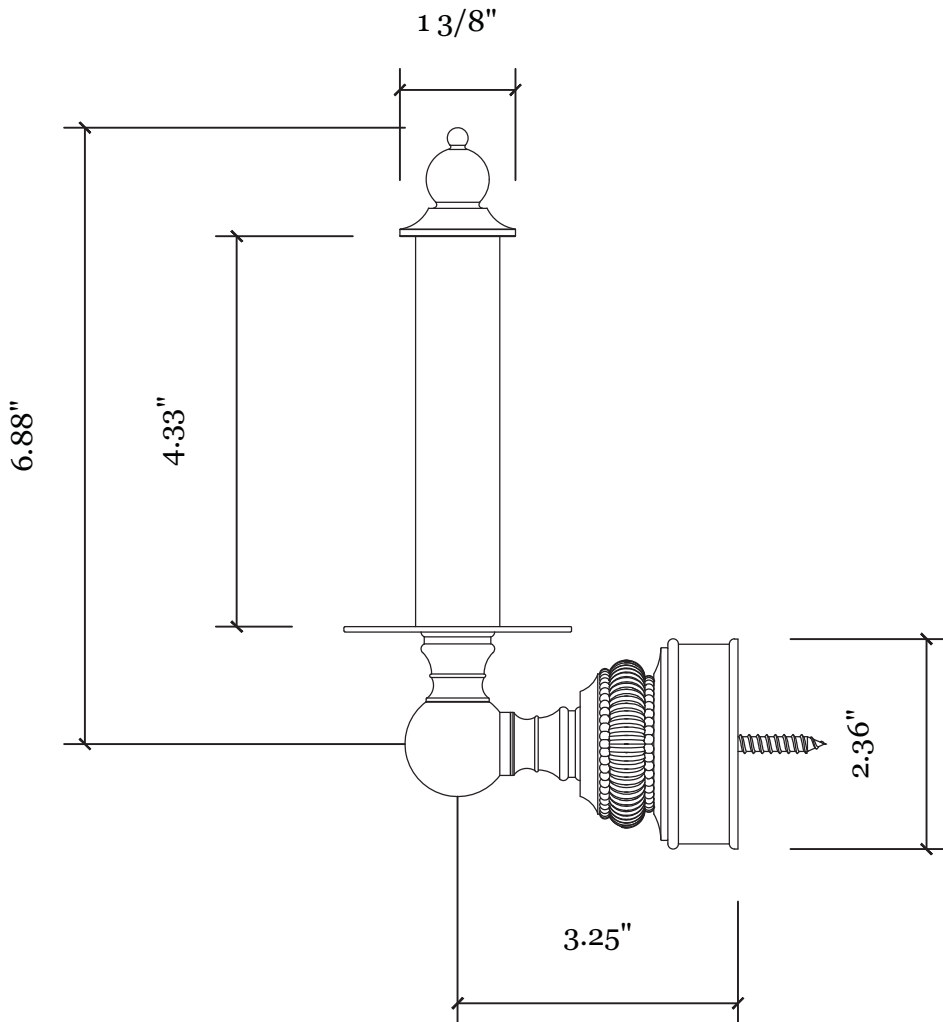

TUDOR

Horizontal Toilet Paper Holder
Porte Papier Simple
Style # 8902570

Copyright © Compas 2010 www.compasstone.com

COMPAS