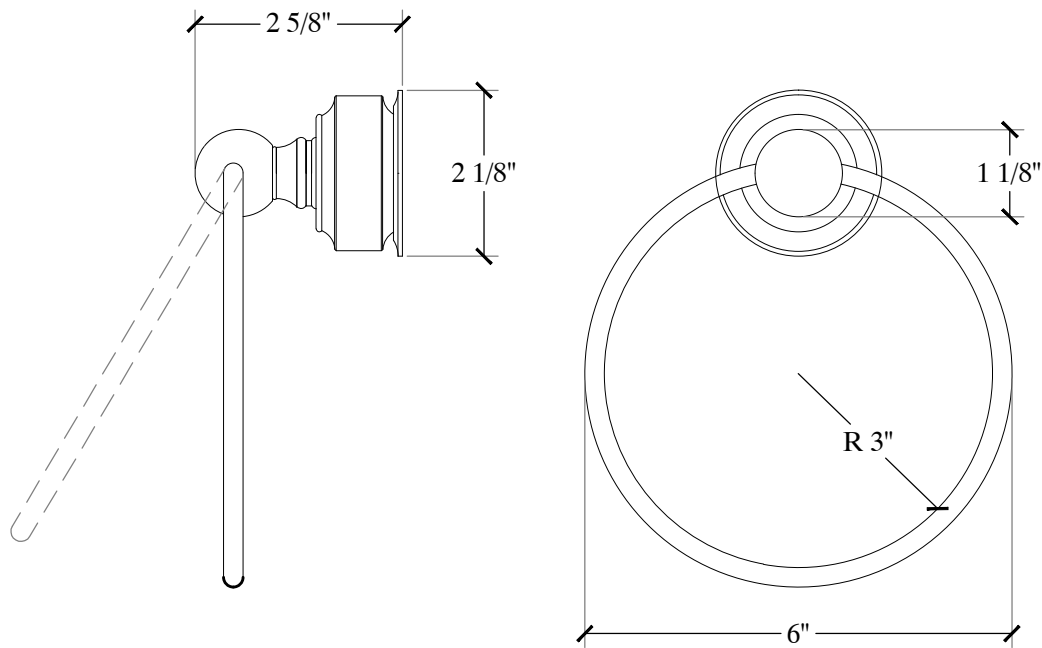

XL - PEARL

Wall Mounted 6" Towel Ring
Porte Serviette Simple Anneau Foulard Simple de 6"
Style # 6202503

Copyright © Compas 2010 www.compasstone.com

COMPAS