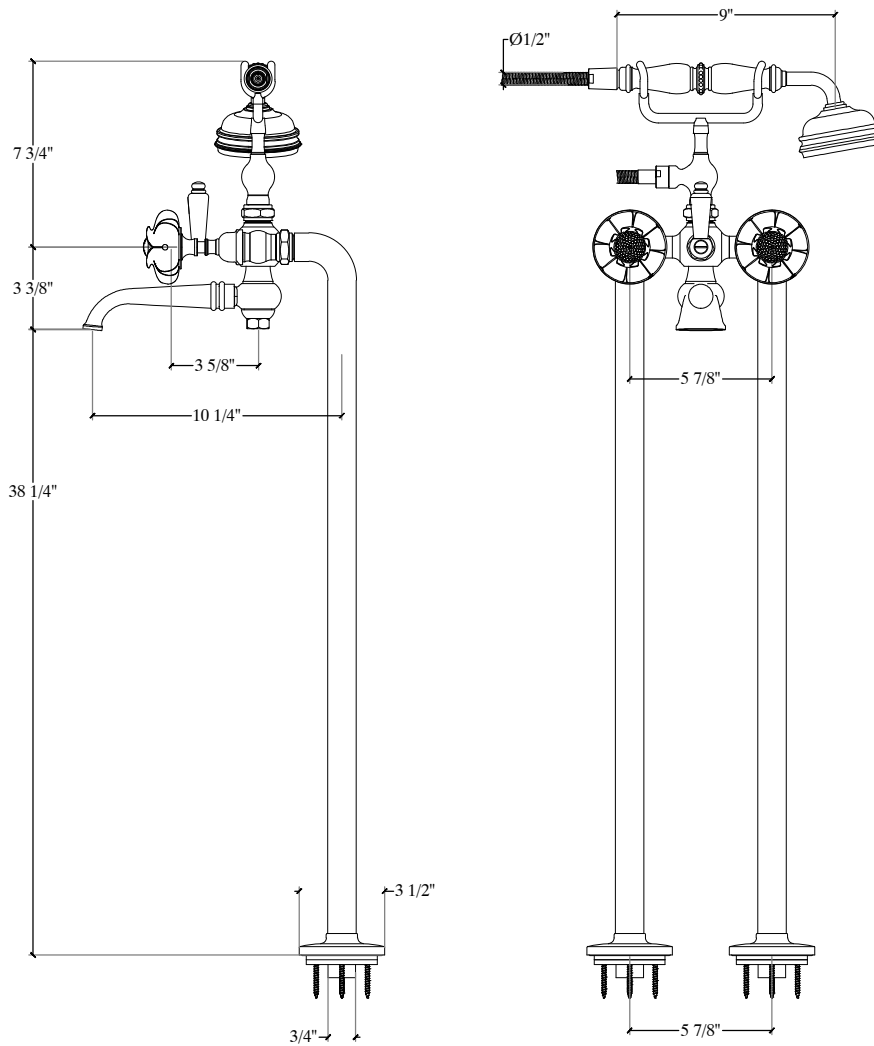

LOTUS

Floor Mounted Mixer and Hand Shower Ensemble for Tub
Style #

Copyright © Compas 2010 www.compasstone.com

COMPAS