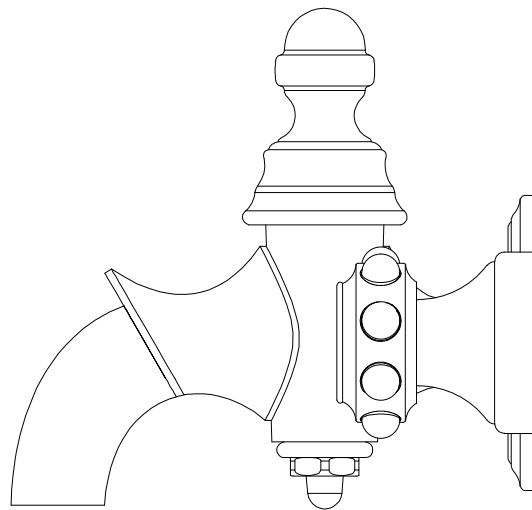

LOUIS SPOUT

Wall mounted Louis spout with XL-Pearl Handle
Réf : 10006100

WWW.COMPASSTONE.COM

COPYRIGHT © COMPAS 2010

COMPAS