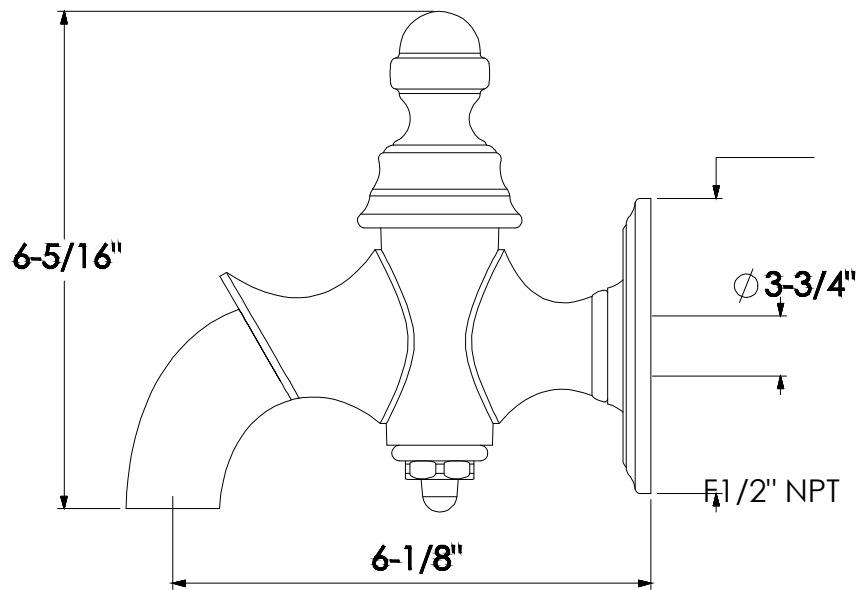

LOUIS SPOUT

Wall mounted Louis spout with XL-Pearl Handle
Réf : 10006100

WWW.COMPASSTONE.COM

COPYRIGHT © COMPAS 2010

COMPAS