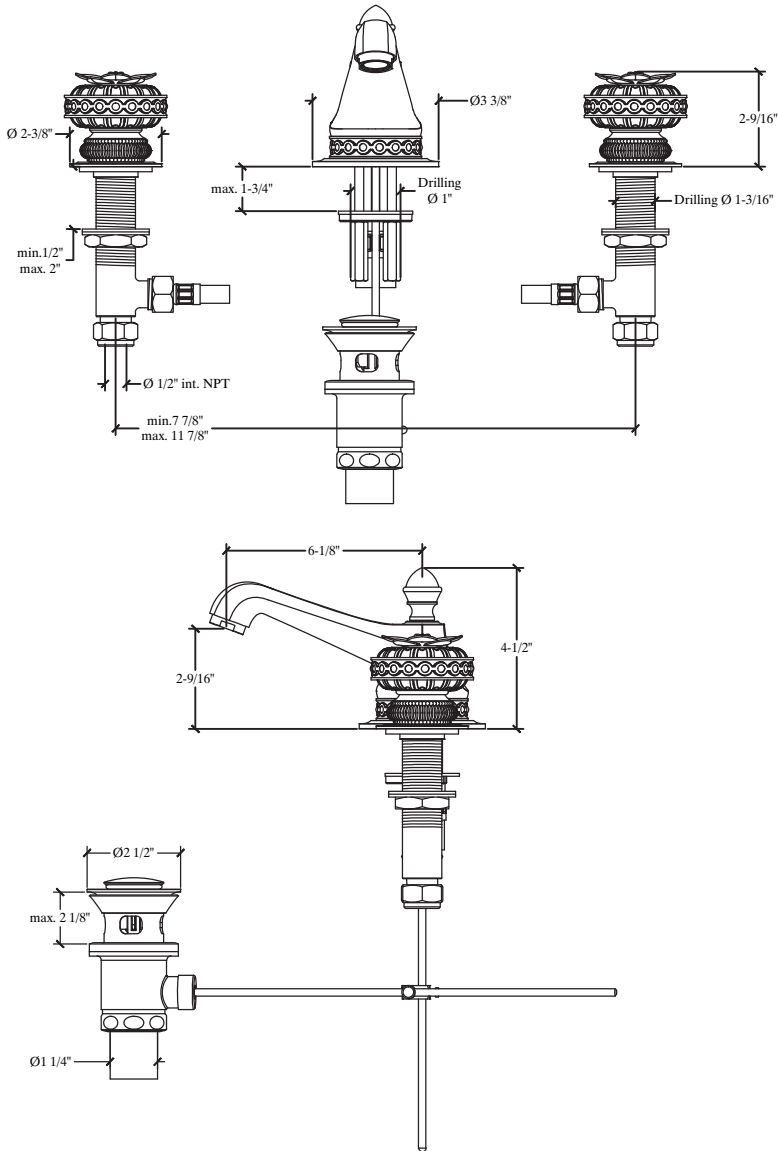

# TUDOR

## Deck Mounted Spout and Handle Ensemble for Vanity - Constance - Batterie de Lavabo sur gorge - Bec Constance - Style #8906160-SP