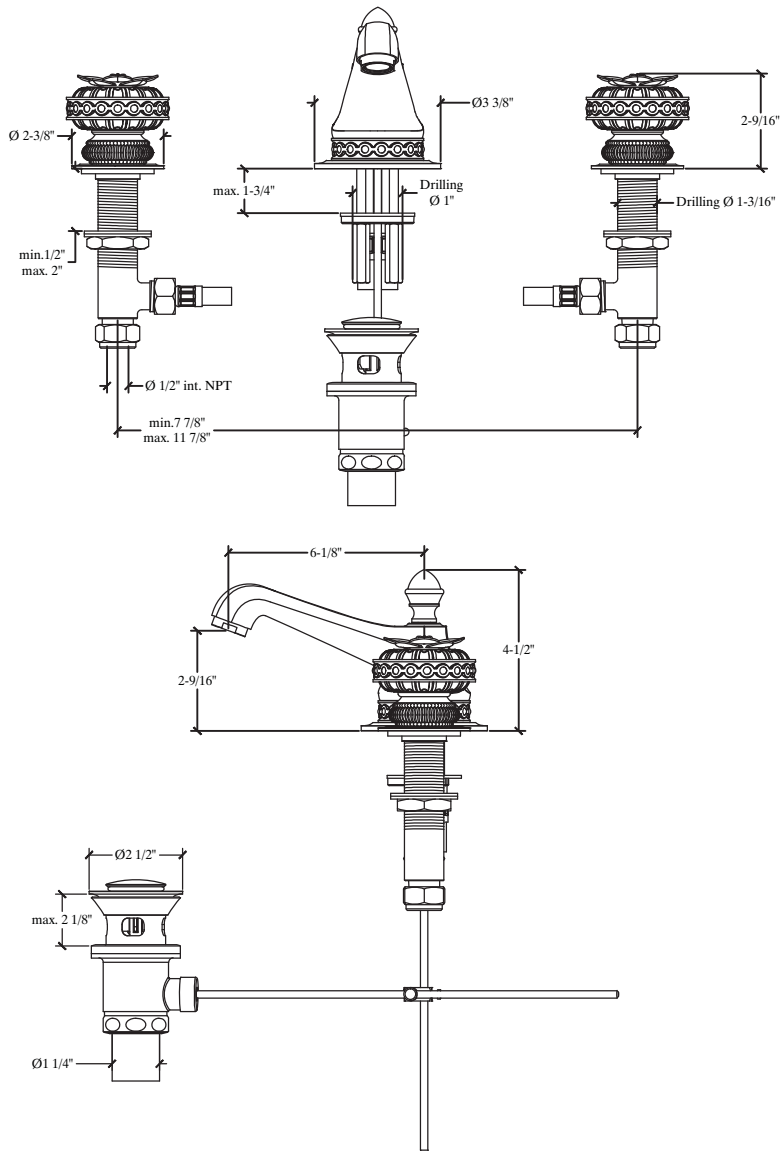

TUDOR

Deck Mounted Spout and Handle Ensemble for Vanity - Constance -  
Batterie de Lavabo sur gorge - Bec Constance -  
Style #8906160-SP

COMPAS