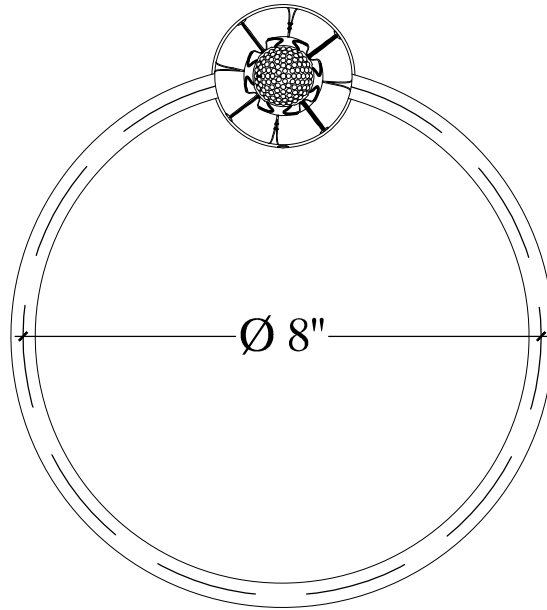

LOTUS

8" Diameter Towel Ring
Style # 1402552

Copyright © Compass 2010 www.compassstone.com

COMPAS