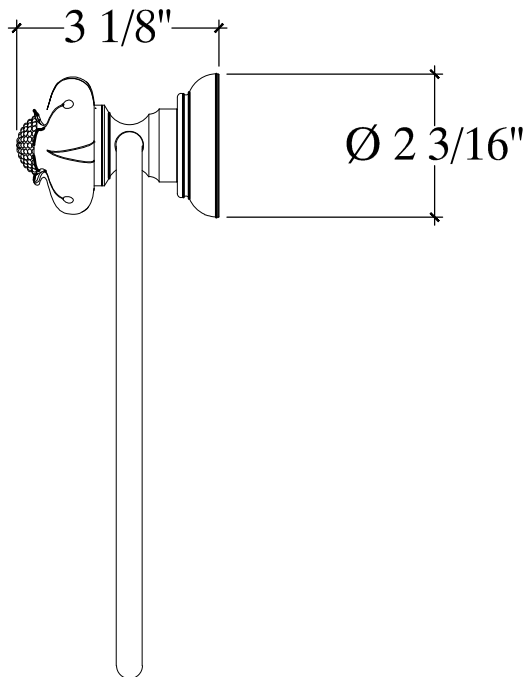

LOTUS

8" Diameter Towel Ring
Style # 1402552

Copyright © Compass 2010 www.compassstone.com

COMPAS