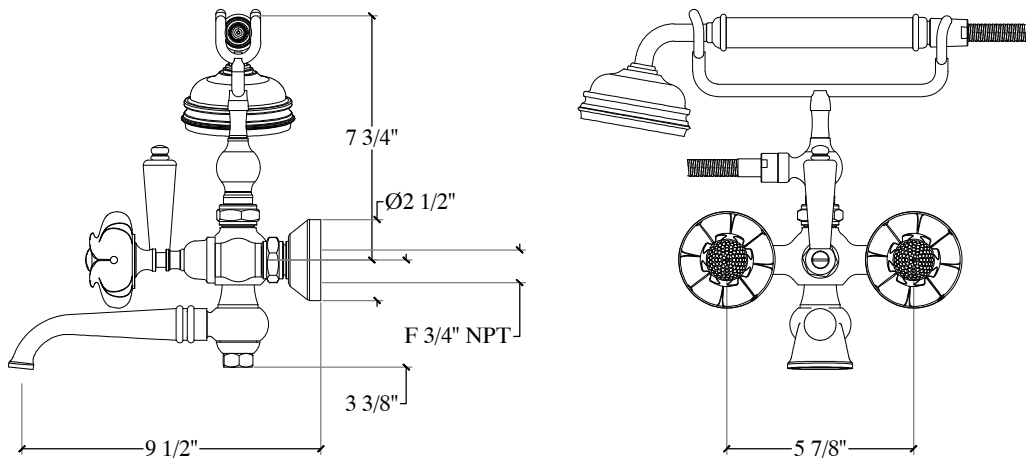

LOTUS

Wall Mounted Mixer with Telephone Shower Ensemble for Tub
Style #

Copyright © Compas 2010 www.compasstone.com

COMPAS