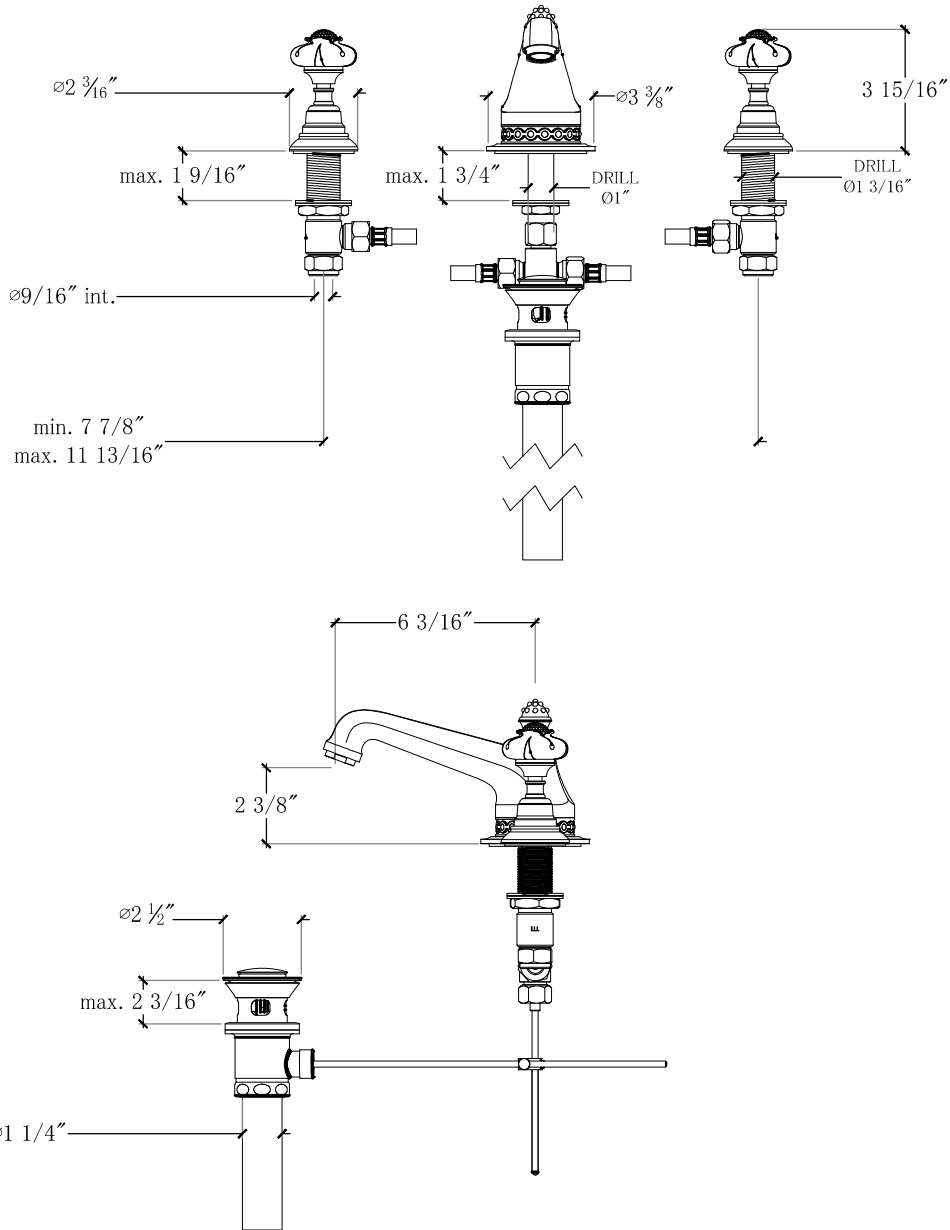

# TUDOR SPOUT LOTUS HANDLE

Deck mounted 3 hole ensemble with Constance spout and pop up and drain.  
Style #

Copyright © Compas 2010 [www.compasstone.com](http://www.compasstone.com)