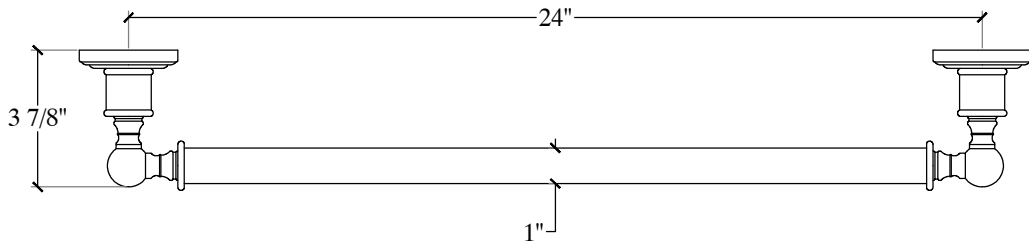

XL - PEARL

Horizontal 24" Towel Bar
Style # 6202502

Copyright © Compas 2010 www.compasstone.com

COMPAS