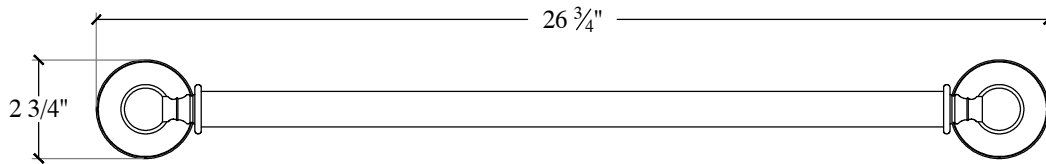

XL - PEARL

Horizontal 24" Towel Bar
Style # 6202502

Copyright © Compas 2010 www.compasstone.com

COMPAS