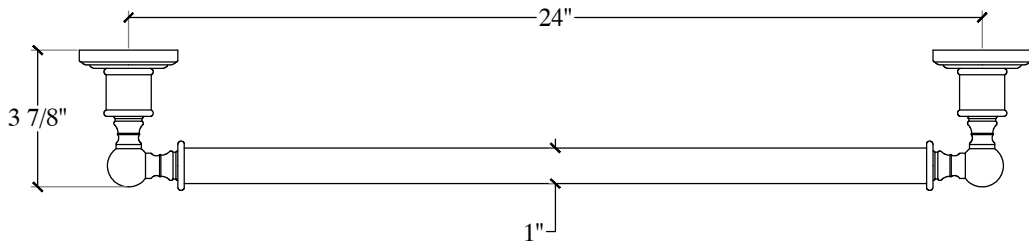

# XL - PEARL

Horizontal 24" Towel Bar  
Style # 6202502

Copyright © Compas 2010 www.compasstone.com