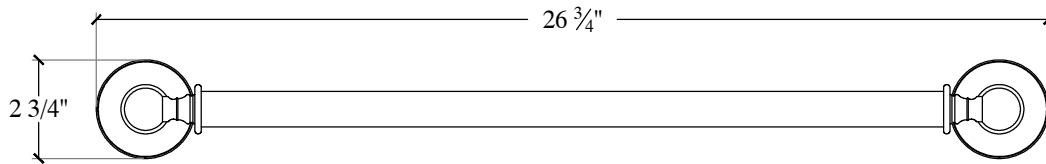

# XL - PEARL

Horizontal 24" Towel Bar  
Style # 6202502

Copyright © Compas 2010 www.compasstone.com