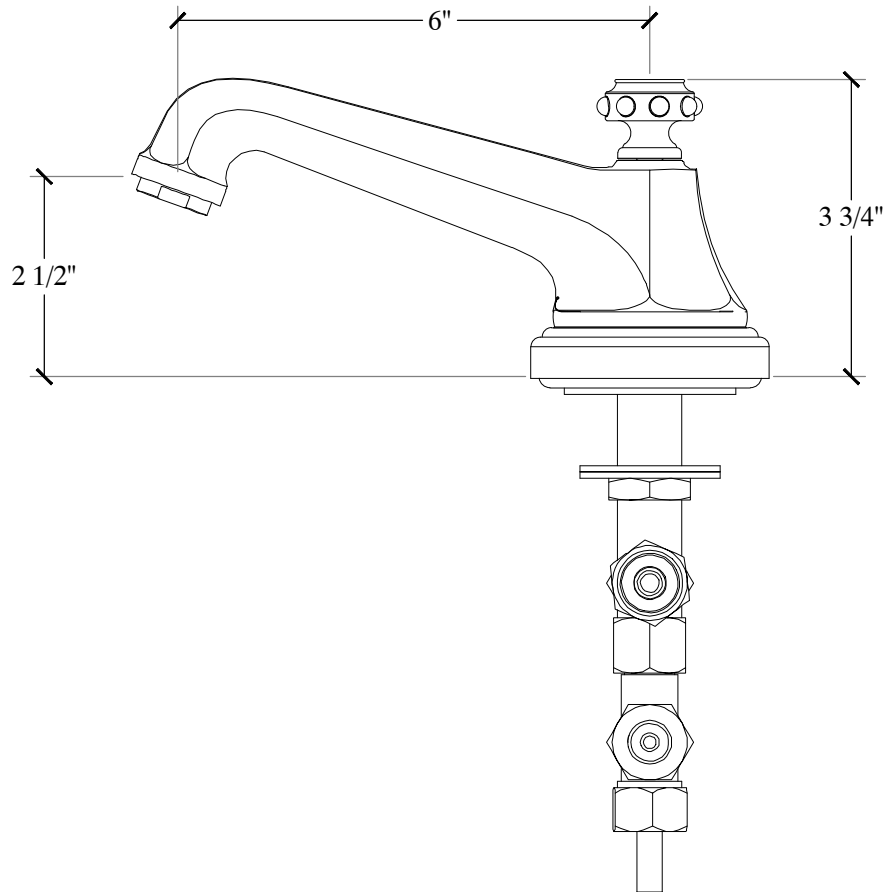

# XL - PEARL

Deck Mounted Spout for Vanity - Constance -  
Style #

Copyright © Compas 2010 [www.compasstone.com](http://www.compasstone.com)