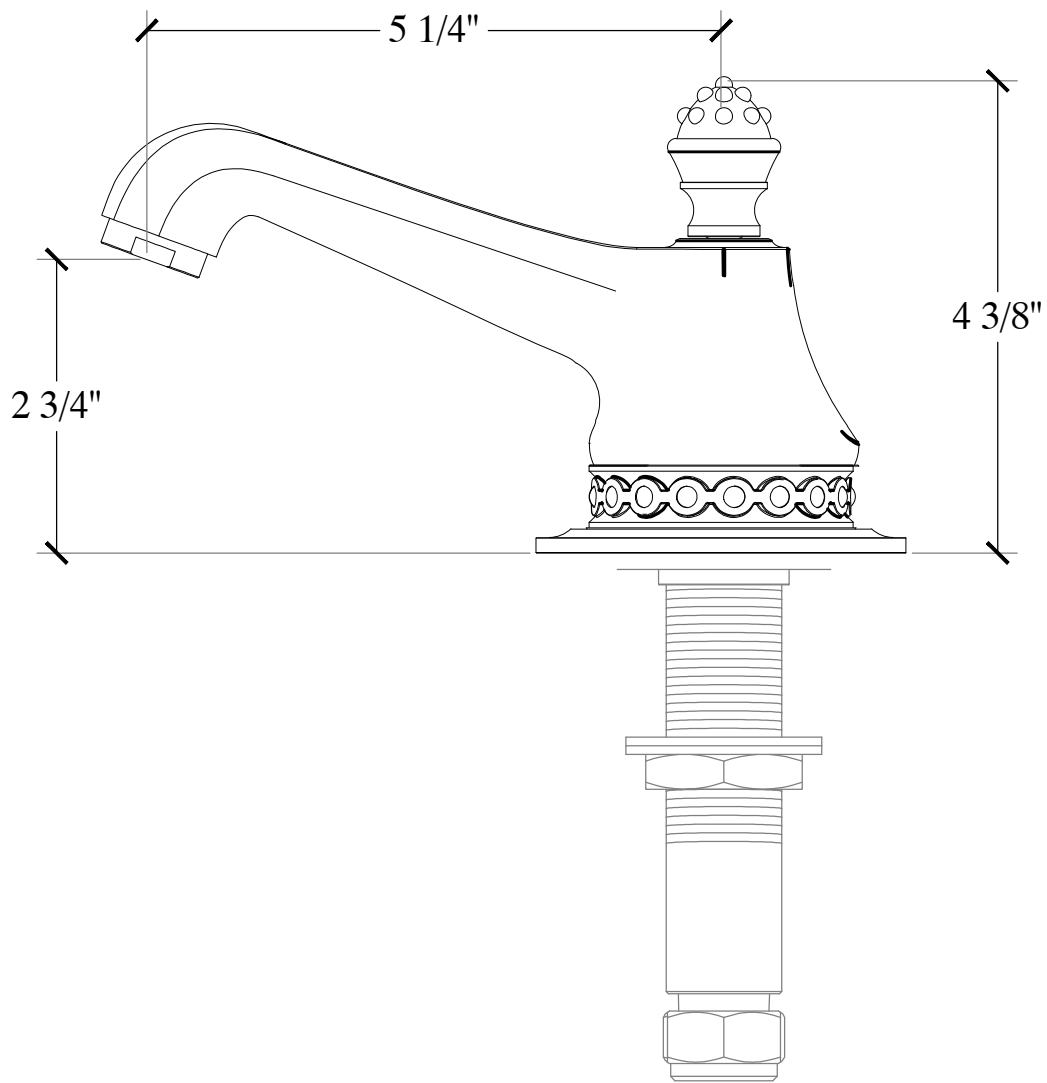

# TUDOR

Deck Mounted Spout for Vanity - Constance -  
Style #

Copyright © Compas 2010 [www.compassstone.com](http://www.compassstone.com)