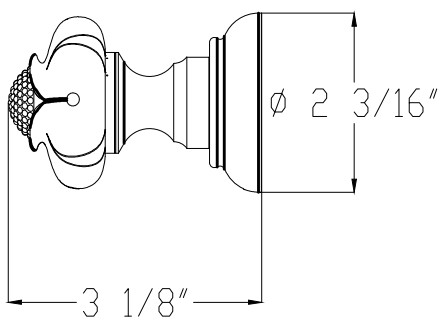

LOTUS

Rob Hook
Porte Manteau Simple
ref: 1402507

Copyright © Compas 2010 www.compasstone.com

COMPAS