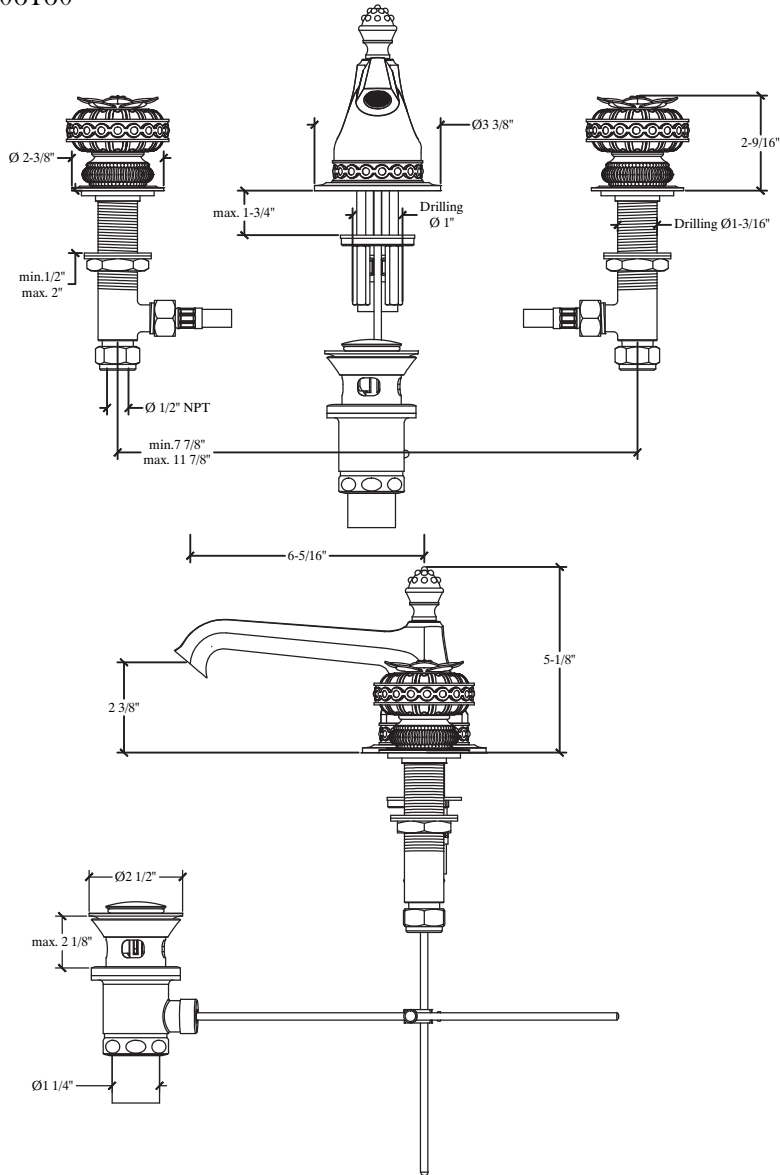

TUDOR

Deck Mounted Spout and Handle Ensemble for Vanity -Regalia -  
Batterie de Lavabo sur gorge - Bec Regalia -  
Style #8906160

COMPAS