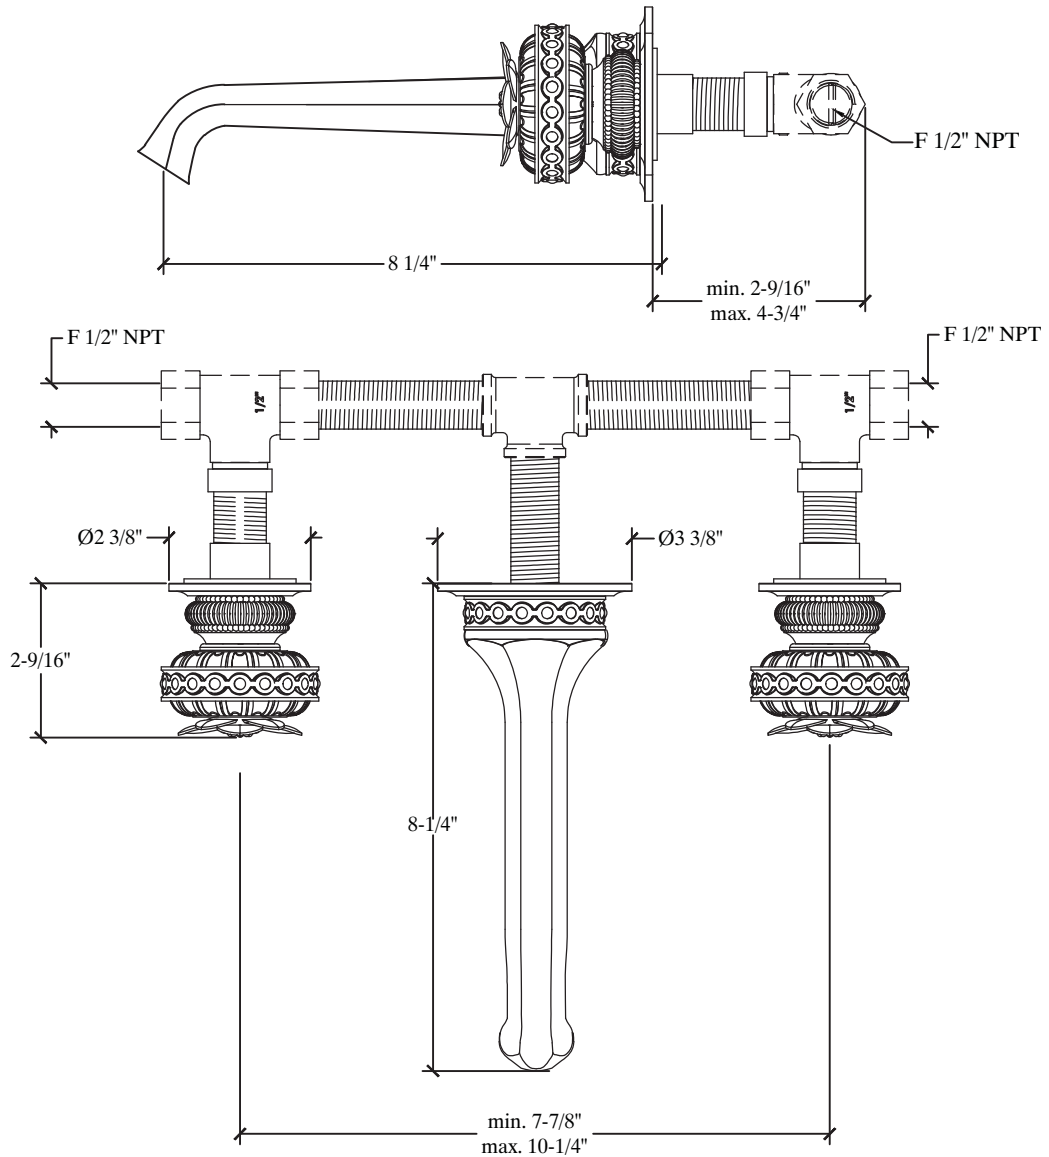

TUDOR

Wall Mounted Spout and Handle Ensemble for Vanity - Regalia-
Batterie de Lavabo Murale - Regalia -
Style# 8906170

Copyright © Compas 2010 www.compasstone.com

COMPAS