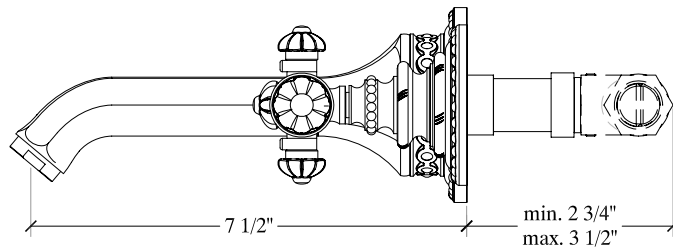

# SEGOVIA

Wall Mounted Spout and Handle Ensemble for Vanity - Regalia or Constance  
 Batterie de Lavabo Murale - Choisir Regalia ou Constance  
 Style# 8406170

Copyright © Compas 2010 www.compasstone.com