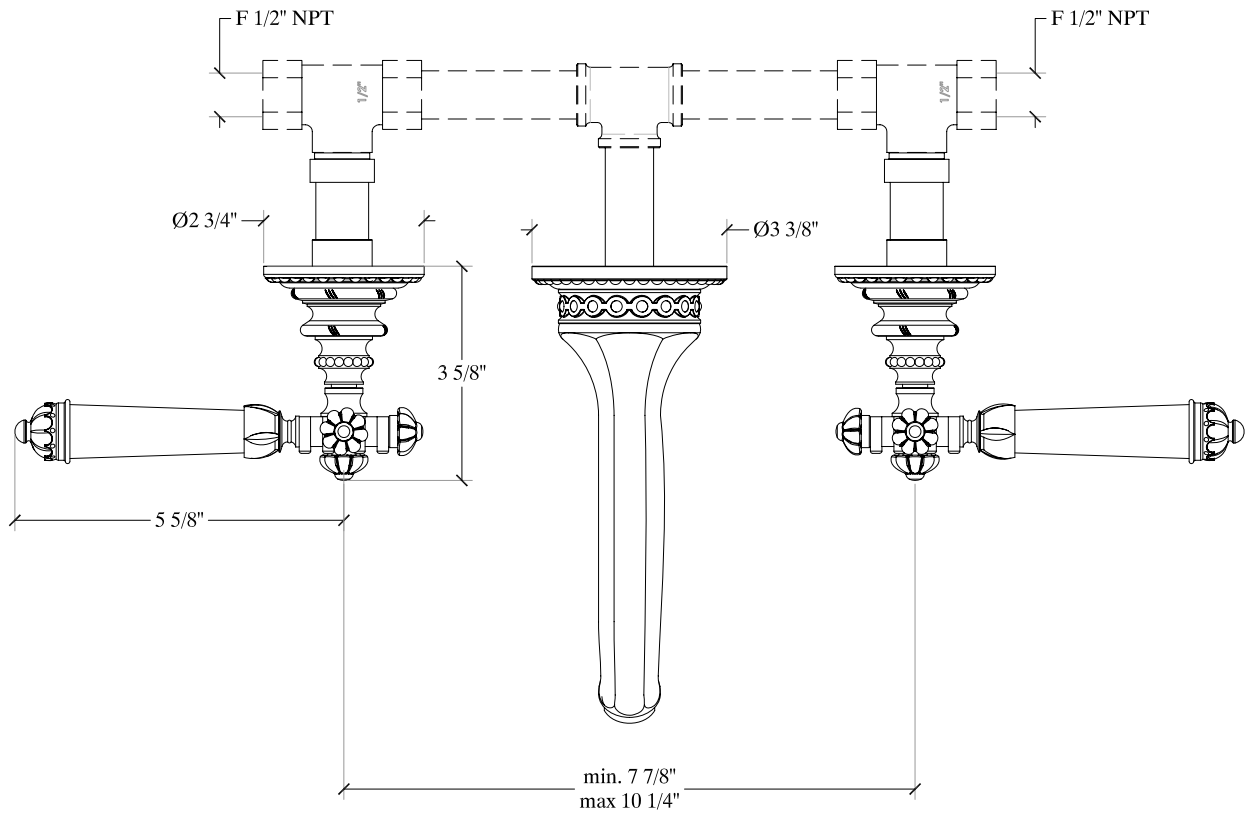

# SEGOVIA

Wall Mounted Spout and Handle Ensemble for Vanity - Regalia or Constance  
 Batterie de Lavabo Murale - Choisir Regalia ou Constance  
 Style# 8406170

Copyright © Compas 2010 www.compasstone.com