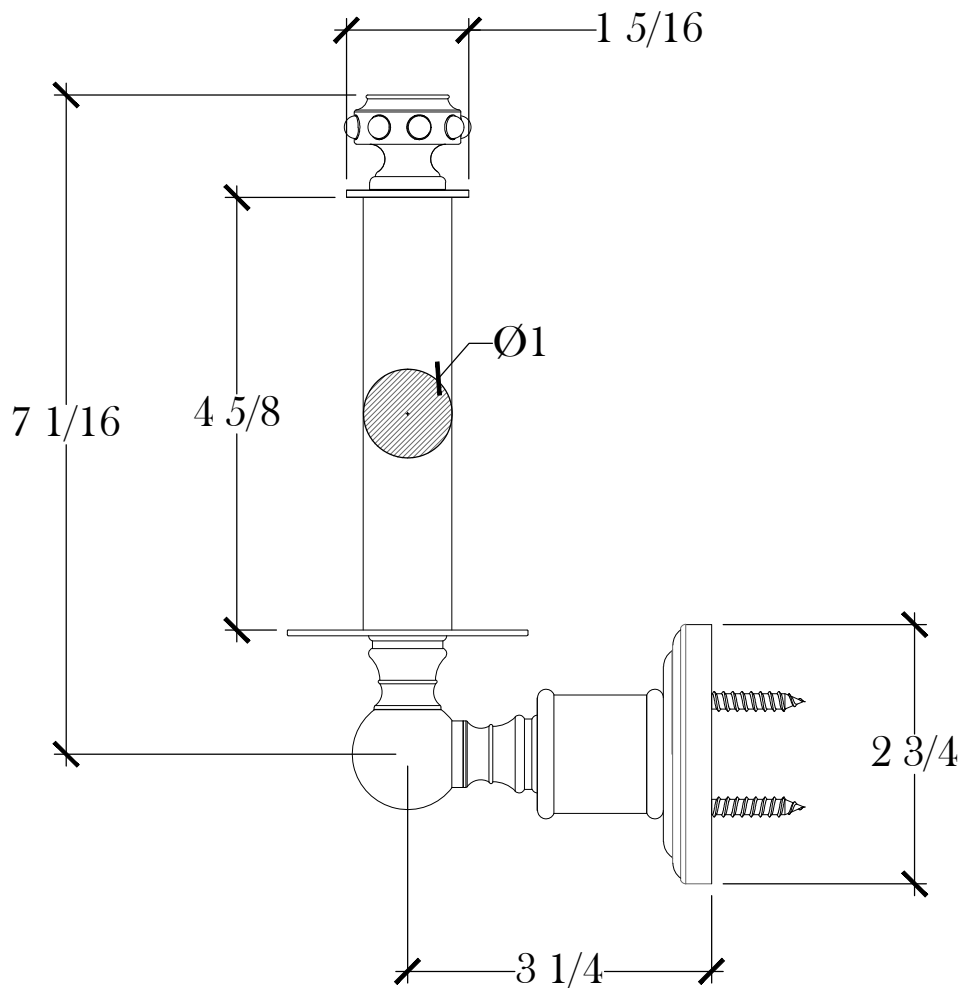

# XL - PEARL

Horizontal Toilet Paper Holder  
Porte Papier Simple  
Style #

Copyright © Compas 2010 [www.compasstone.com](http://www.compasstone.com)