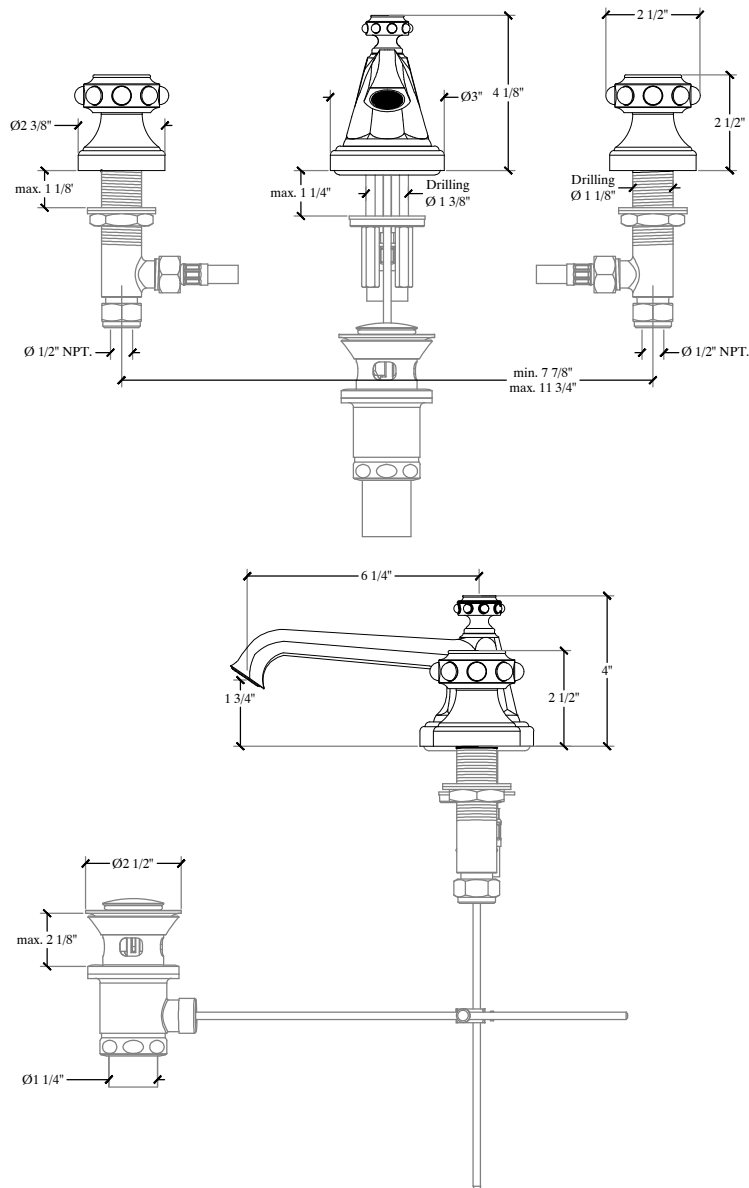

XL - PEARL

Deck Mounted Spout and Handle Ensemble for Vanity - Regalia-
Batterie de Lavabo sur gorge - Regalia
Style # 6206160

Copyright © Compas 2010 www.compassstone.com

COMPAS