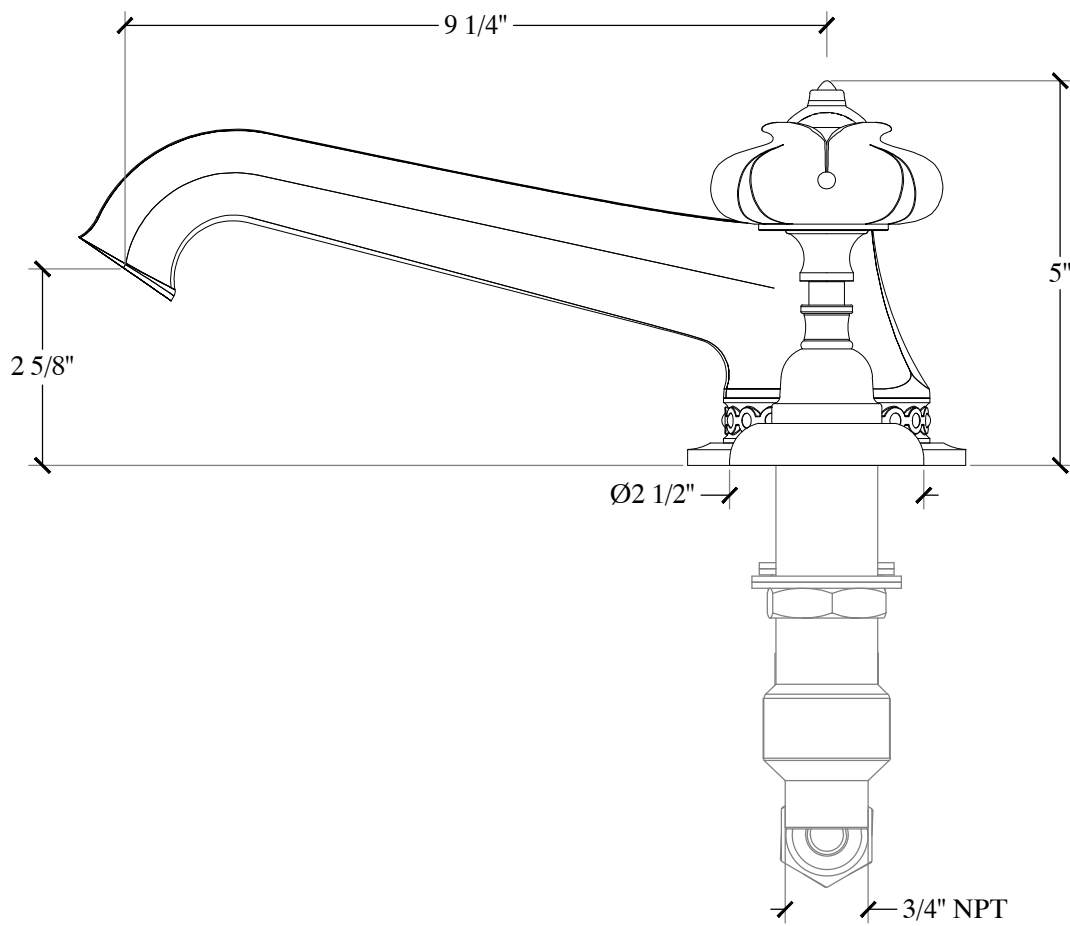

LOTUS

Deck Mounted Spout and Handle Ensemble for Tub - Regalia -
Style #

Copyright © Compas 2010 www.compassstone.com

COMPAS